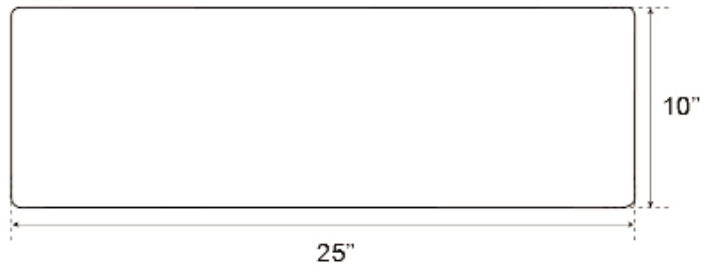

**25" BARROCA SINGLE
BOWL FARMER SINK**

Cat. No
FSCSB3104

W: 25"

D: 22"

H: 10"

***Please do NOT cut hole without
template or actual product.**

Interior Dimensions:

Basin Interior: 22-1/2" W x 18-1/4" D

Basin depth: 8-3/4"

Features:

- ▶ Constructed of solid 16 gauge copper
- ▶ Hammered front
- ▶ Rounded interior corners easy for cleaning
- ▶ Sink bowl has no internal welds
- ▶ Sink bottom angled to drainage
- ▶ Accommodates 3-1/2" drain
- ▶ Patina applied to copper using French hot process
- ▶ Hand polished finish
- ▶ Copper is a living finish and will patina over time

Finish:

AC Antique Copper

Front

Top

Dimensions of fixture are nominal and may vary within the range of tolerances established by ANSI Standard A112.19.2. Dimensions and specifications subject to change without notice.