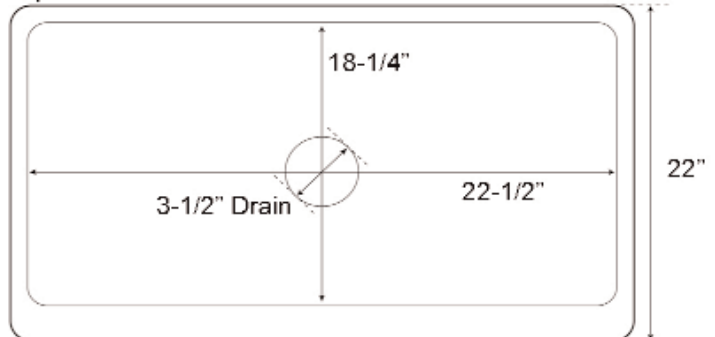

**25" BARROCA SINGLE
BOWL FARMER SINK**

Cat. No
FSCSB3104

W: 25"

D: 22"

H: 10"

***Please do NOT cut hole without
template or actual product.**

Interior Dimensions:

Basin Interior: 22-1/2" W x 18-1/4" D

Basin depth: 8-3/4"

Features:

- ▶ Constructed of solid 16 gauge copper
- ▶ Hammered front
- ▶ Rounded interior corners easy for cleaning
- ▶ Sink bowl has no internal welds
- ▶ Sink bottom angled to drainage
- ▶ Accommodates 3-1/2" drain
- ▶ Patina applied to copper using French hot process
- ▶ Hand polished finish
- ▶ Copper is a living finish and will patina over time

Finish:

AC Antique Copper

Front

Top

Dimensions of fixture are nominal and may vary within the range of tolerances established by ANSI Standard A112.19.2. Dimensions and specifications subject to change without notice.