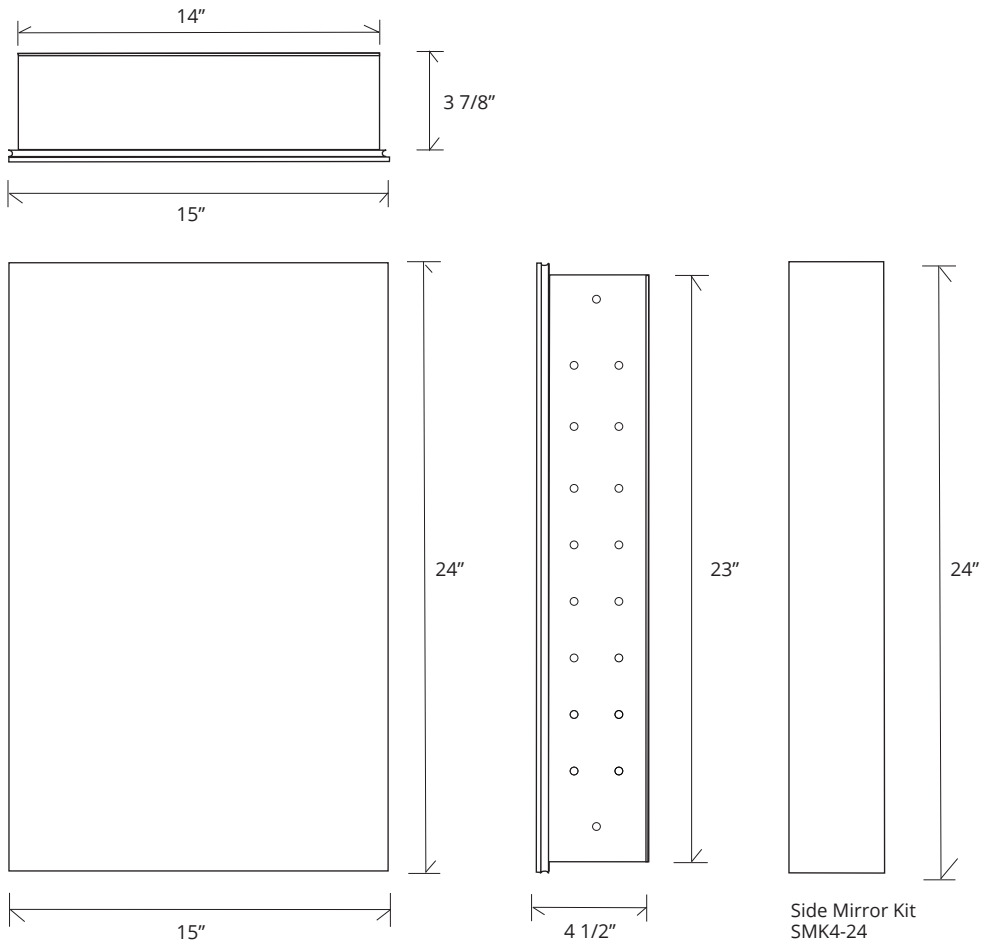

FRAMELESS MIRROR CABINET

GC1624-4-SC-FM

Side Mirror Kit - Order for Surface Mount, #SMK4-24
Beveled Mirror also available (add "BM" to model code)

SPECIFICATIONS

Roughing-in Opening	14 3/8" x 23 3/8"
Overall Dimensions	15" x 24"

GLASSCRAFTERS INC.

Side Mirror Kit
SMK4-24
Order for Surface Mount