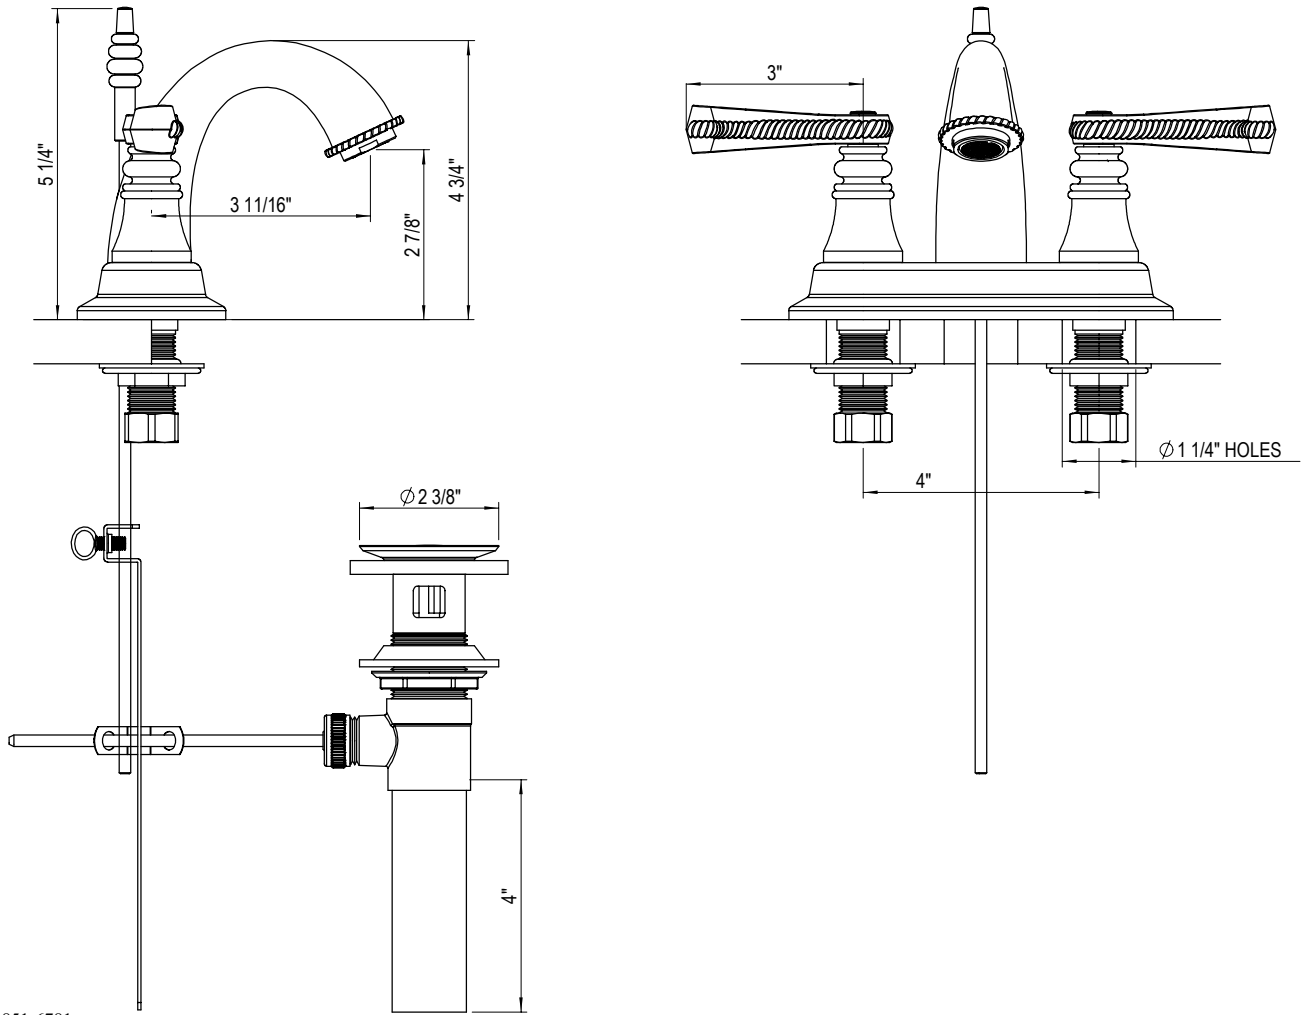

4" Centre Lavatory Set with Pop-Up 1BRBEJL

TEL: 905-851-6781
FAX: 905-851-8031
TOLL FREE: 800-461-5901

the RUBINET FAUCET COMPANY

www.rubinet.com