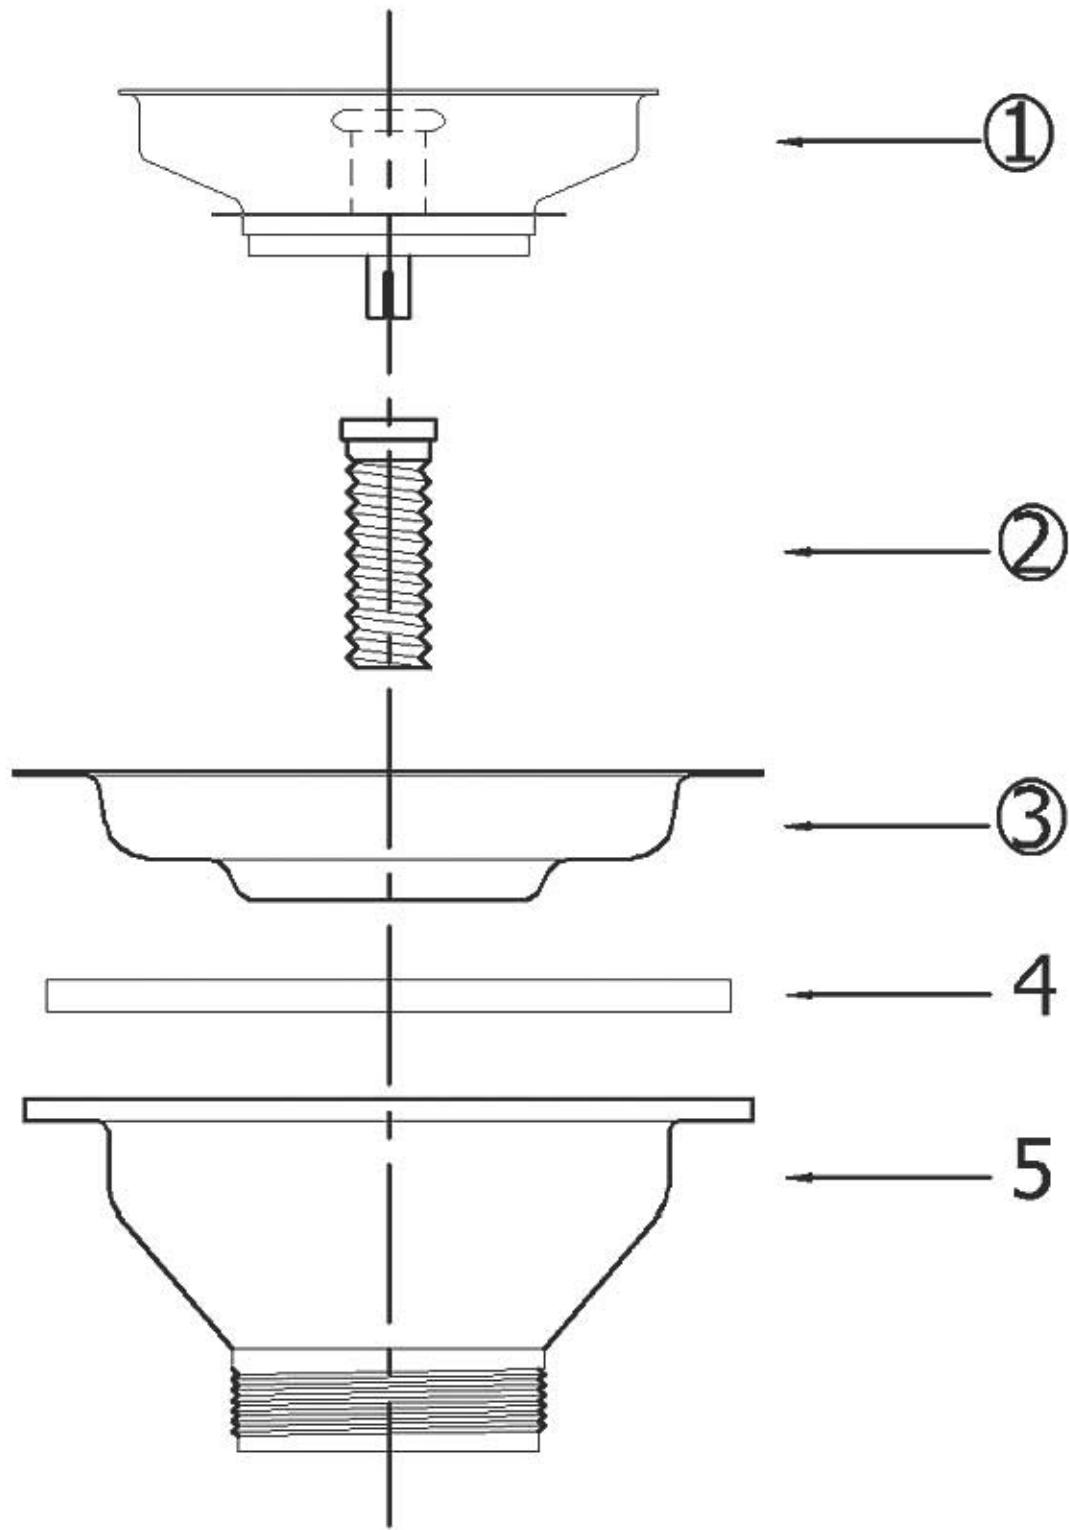

Part#

01
02
03
04
05

Description

Finished Basket
Finished Screw
Finished Grid
Rubber O-ring
Plastic Tailpiece

Please follow example when ordering parts for 3 1/2" Waste with Basket.

- To order part#05 – **Plastic Tailpiece**
 - 9451105xx
- Please substitute finish number needed in place of **xx**.
- To order a part that is not finished use **00**

Herbeau
L'Art du Sanitaire depuis 1857

4511 - Waste 3 1/2" with Basket

4511 - Waste 3 1/2" with Basket

○ - Finished Pieces