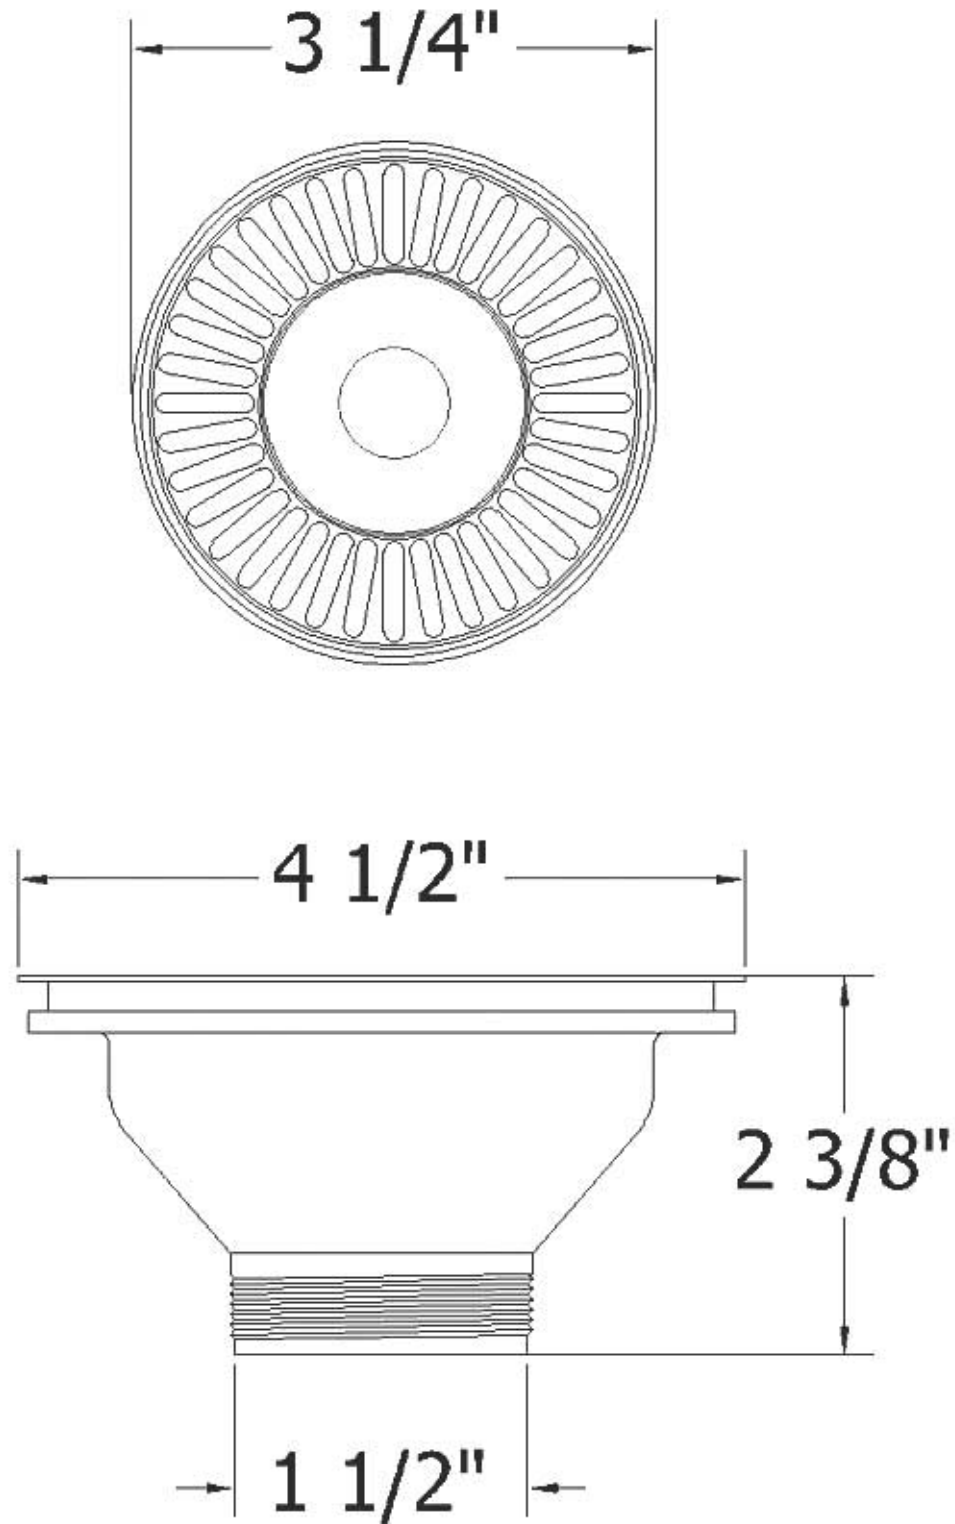

4511 – Waste 3 1/2" with Basket

Technical Information

- Available finishes are Polished Chrome (**48**), SoliBrass(**49**), Polished Brass(**55**), Polished Nickel(**56**), Polished Copper(**58**), Weathered Copper(**59**) Satin Nickel(**60**), Weathered Brass(**70**).
- Please see cleaning instructions for finish care and maintenance information.
- Waste outlet 1 1/2"

Part#

01
02
03
04
05

Description

Finished Basket
Finished Screw
Finished Grid
Rubber O-ring
Plastic Tailpiece

Please follow example when ordering parts for 3 1/2" Waste with Basket.

- To order part#05 – **Plastic Tailpiece**
 - 9451105xx
- Please substitute finish number needed in place of **xx**.
- To order a part that is not finished use **00**

Herbeau
L'Art du Sanitaire depuis 1857

4511 - Waste 3 1/2" with Basket

4511 - Waste 3 1/2" with Basket

○ - Finished Pieces