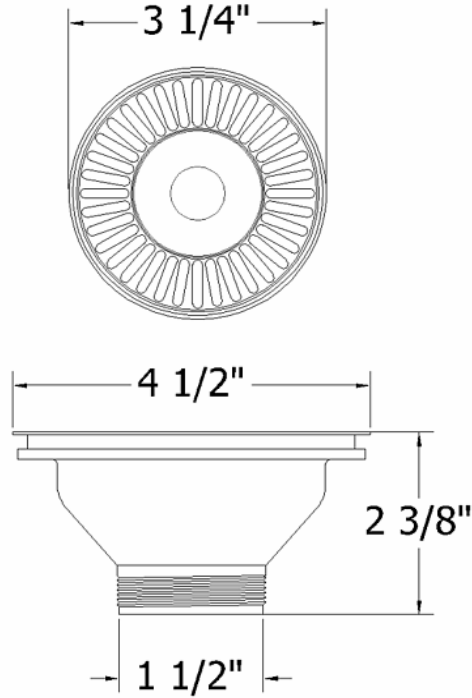

4511 – Waste 3 1/2" with Basket

Technical Information

- Available finishes are Polished Chrome (**48**), SoliBrass(**49**), Polished Brass(**55**), Polished Nickel(**56**), Polished Copper(**58**), Weathered Copper(**59**) Satin Nickel(**60**), Weathered Brass(**70**).
- Please see cleaning instructions for finish care and maintenance information.
- Waste outlet 1 1/2"

Part#

01
02
03
04
05

Description

Finished Basket
Finished Screw
Finished Grid
Rubber O-ring
Plastic Tailpiece

Please follow example when ordering parts for 3 1/2" Waste with Basket.

- To order part#05 – **Plastic Tailpiece**
 - 9451105xx
- Please substitute finish number needed in place of **xx**.
- To order a part that is not finished use **00**