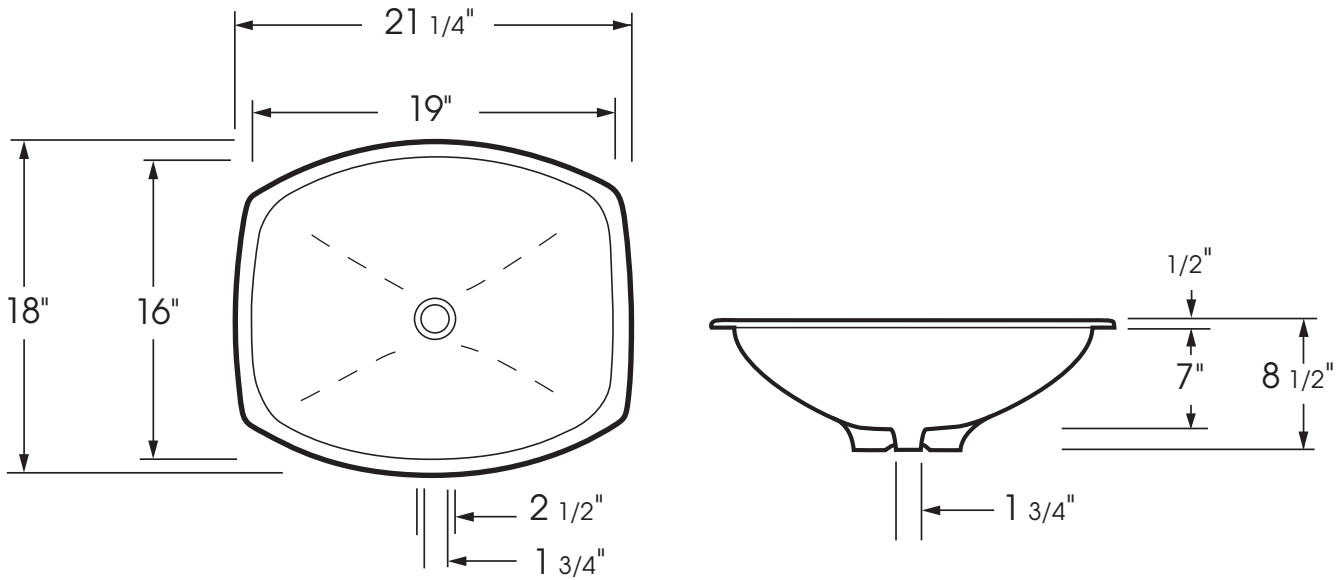

**JESSICA - P1619
IN PORCELAIN**

**JESSICA - P1619
IN PORCELAIN**

DIMENSIONS:

Outside: 18" by 21 1/4"
 Inside: 16" by 19"
 Inside Depth: 7"

IMPORTANT:

These basins are hand crafted. We recommend you wait for basin before making your counter top cut-out. All dimensions are approximate.