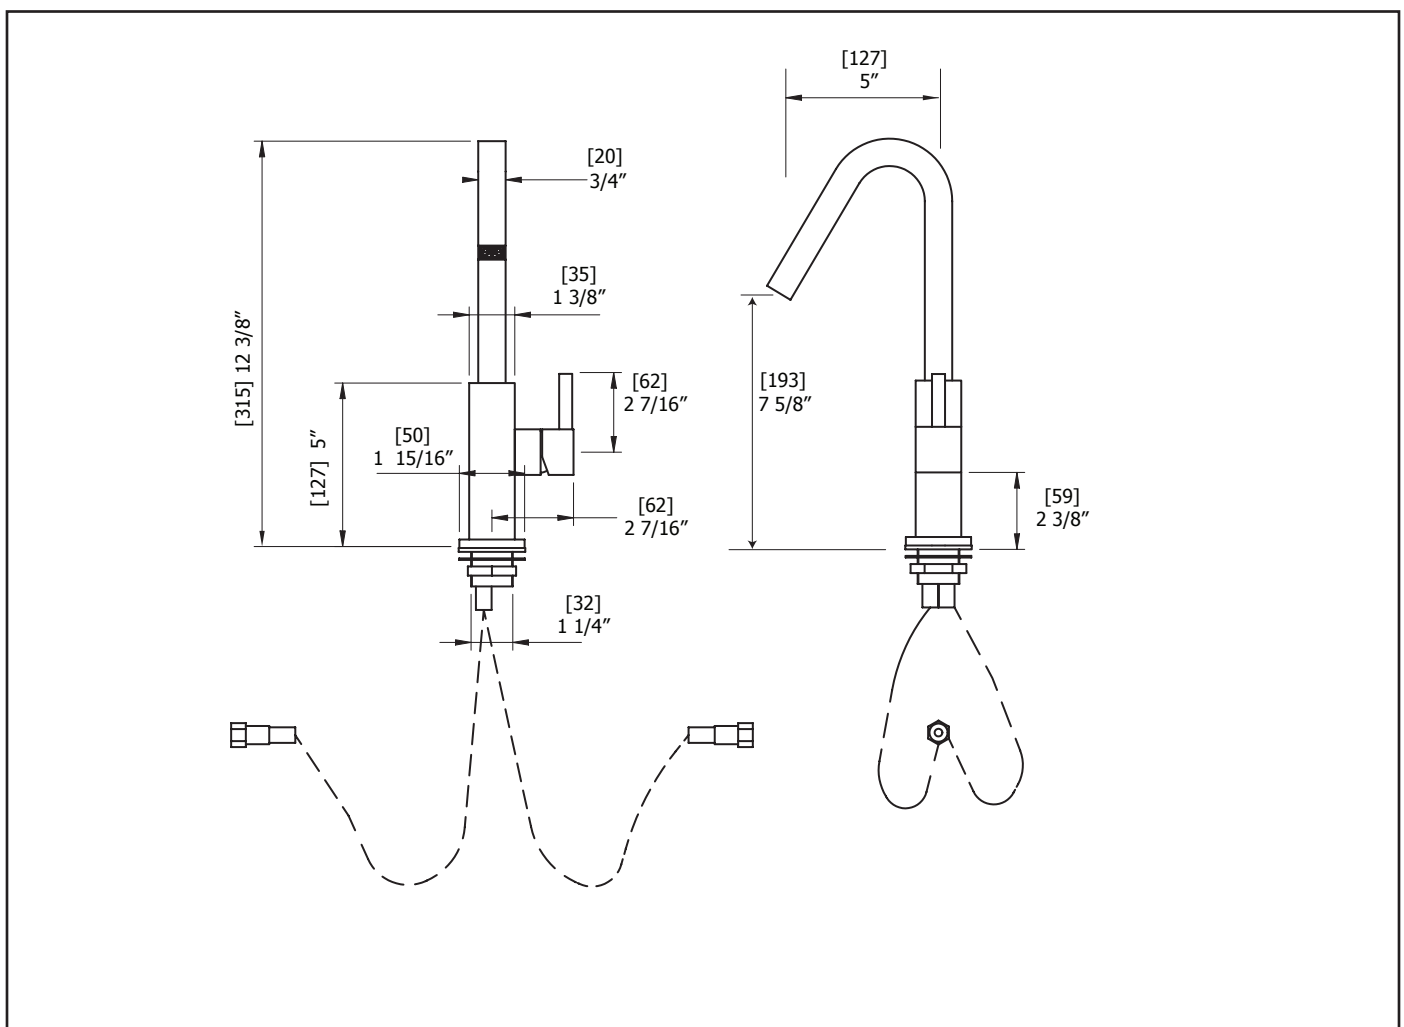

TECHNICAL SPECIFICATIONS

FEATURES:

- Solid brass construction
- High quality finishing
- 2.2 GPM water conservation aerator
- Pop-up drain
- Single lever control
- CSA approved

aquabrass

Xrectangular X7614
single-hole lavatory faucet