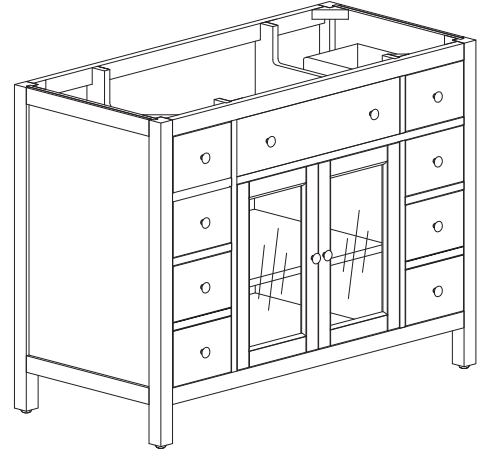

## Features

- Solid poplar frame and birch veneer MDF
- 2 tinted glass soft-close doors
- 6 soft-close drawers
- Brushed nickel finished hardware
- Adjustable height levelers
- Under counter application

## Nominal Dimension

- 48W x 21D x 34H (inches)