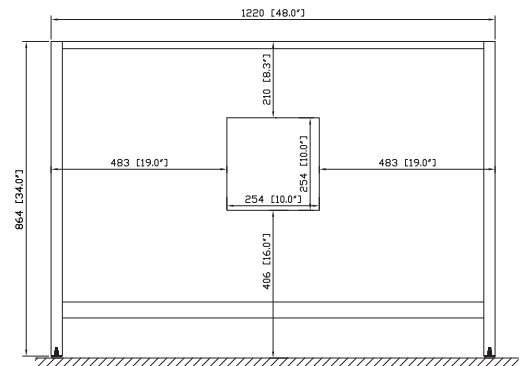

Avanity

LEXINGTON-V48-LE

Features

- Solid poplar frame and birch veneer MDF
- 2 tinted glass soft-close doors
- 6 soft-close drawers
- Brushed nickel finished hardware
- Adjustable height levelers
- Under counter application

Colors / Finishes

- Light Espresso

Nominal Dimension

- 48W x 21D x 34H (inches)

Components

Mirror	LEXINGTON-M36-LE		
Vanity Top (VC)	CUT49WT		
Vanity Top (Stone)	SUT49BK	SUT49CW	SUT49GB
Sink	CUM18WT	CUM18LN	

Product Diagrams

Back

Side

Top

For customer support please call 626 404 7678 weekdays 9:00 to 6:00 PST