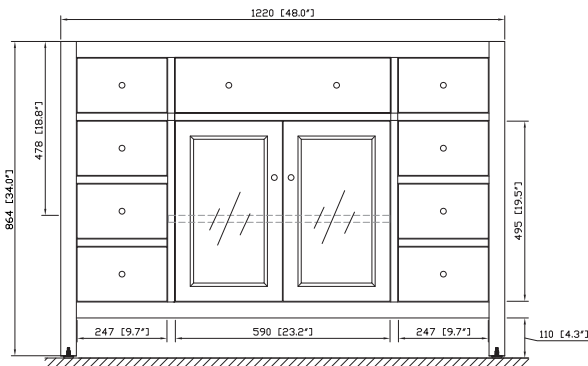

Product Diagrams

Front