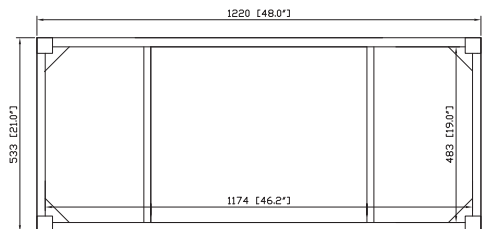

Top

For customer support please call 626 404 7678 weekdays 9:00 to 6:00 PST