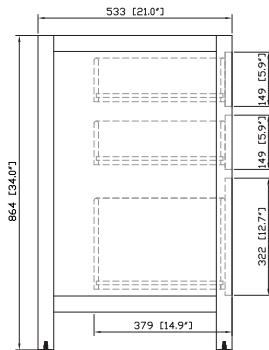

Avanity

LEXINGTON-V48-LE

Features

- Solid poplar frame and birch veneer MDF
- 2 tinted glass soft-close doors
- 6 soft-close drawers
- Brushed nickel finished hardware
- Adjustable height levelers
- Under counter application

Colors / Finishes

- Light Espresso

Nominal Dimension

- 48W x 21D x 34H (inches)

Components

Mirror	LEXINGTON-M36-LE		
Vanity Top (VC)	CUT49WT		
Vanity Top (Stone)	SUT49BK	SUT49CW	SUT49GB
Sink	CUM18WT	CUM18LN	

Product Diagrams

Side

Top

For customer support please call 626 404 7678 weekdays 9:00 to 6:00 PST