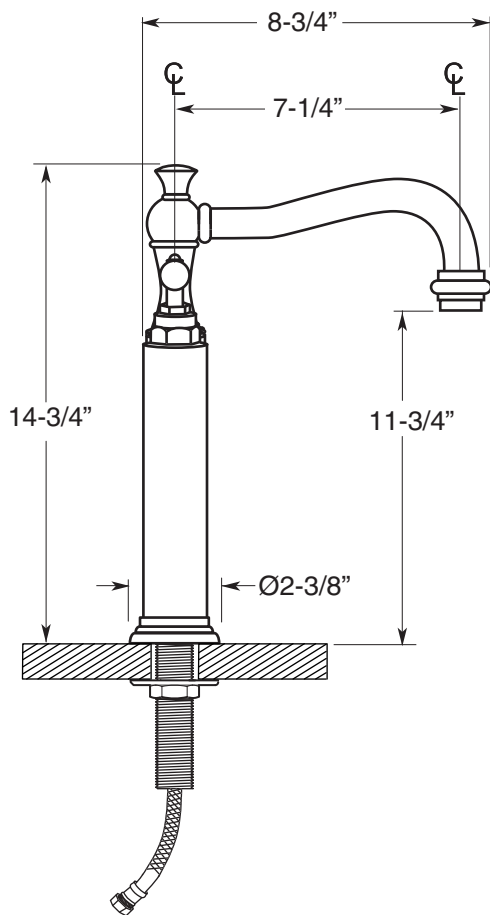

**FEATURES:**

- All brass construction.
- Flexible hose connections - P/N 18.06.018
- Includes grid drain without overflow - P/N 18.11.120
- Replacement cartridge P/N: 18.30.029-cold / 18.30.030-hot
- Available in all finishes. Warranty varies according to finish selection.
- Standard aerator is limited to 1.5 gpm.
- Certified to meet and exceed the following codes and standards:  
ASME A112.18.1-2005/CSAB 125.1-2005.

Loire  
Vessel Pillar Lavatory Set  
(Swivel Spout)  
1.3556035

Note: Install through  
1-1/4" Diameter Holes

Note: Measurements are subject to change or cancellation. No responsibility is assumed for use of superseded or voided pages.