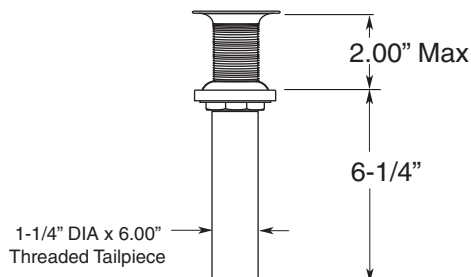

**FEATURES:**

- All brass construction.
- Flexible hose connections - P/N 18.06.018
- Includes grid drain without overflow - P/N 18.11.120
- Replacement cartridge P/N: 18.30.029-cold / 18.30.030-hot
- Available in all finishes. Warranty varies according to finish selection.
- Standard aerator is limited to 1.5 gpm.
- Certified to meet and exceed the following codes and standards:  
ASME A112.18.1-2005/CSAB 125.1-2005.

Loire  
Vessel Pillar Lavatory Set  
(Swivel Spout)  
1.3556035

Note: Install through  
1-1/4" Diameter Holes

Note: Measurements are subject to change or cancellation. No responsibility is assumed for use of superseded or voided pages.