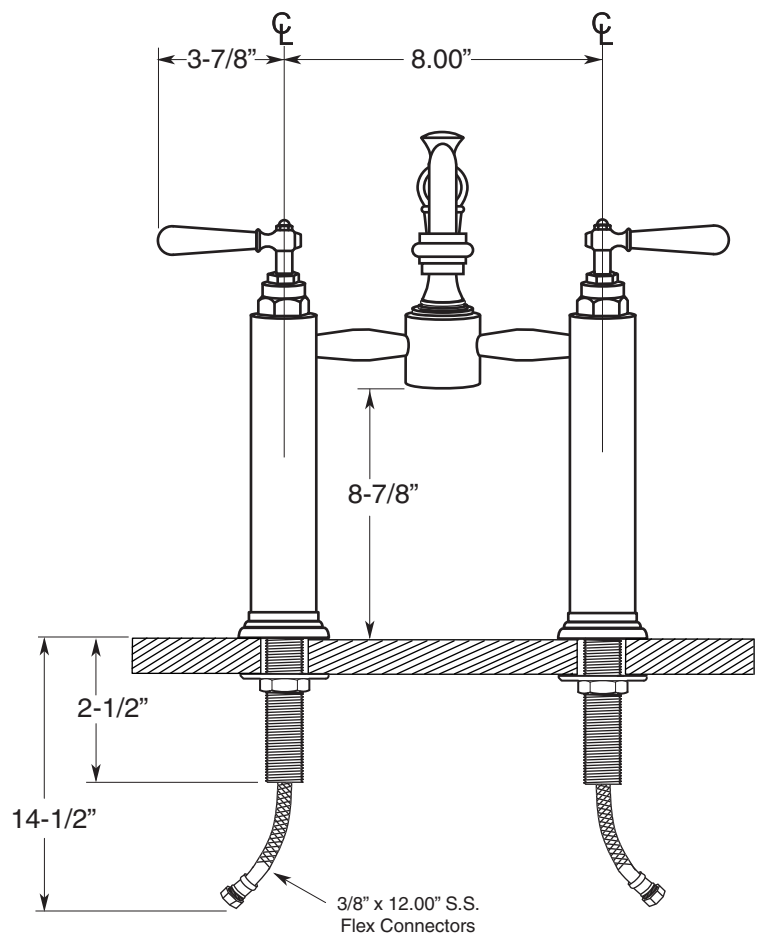

**FEATURES:**

- All brass construction.
- Flexible hose connections - P/N 18.06.018
- Includes grid drain without overflow - P/N 18.11.120
- Replacement cartridge P/N: 18.30.029-cold / 18.30.030-hot
- Available in all finishes. Warranty varies according to finish selection.
- Standard aerator is limited to 1.5 gpm.
- Certified to meet and exceed the following codes and standards:  
ASME A112.18.1-2005/CSAB 125.1-2005.

Loire  
Vessel Pillar Lavatory Set  
(Swivel Spout)  
1.3556035

Note: Install through  
1-1/4" Diameter Holes

Note: Measurements are subject to change or cancellation. No responsibility is assumed for use of superseded or voided pages.