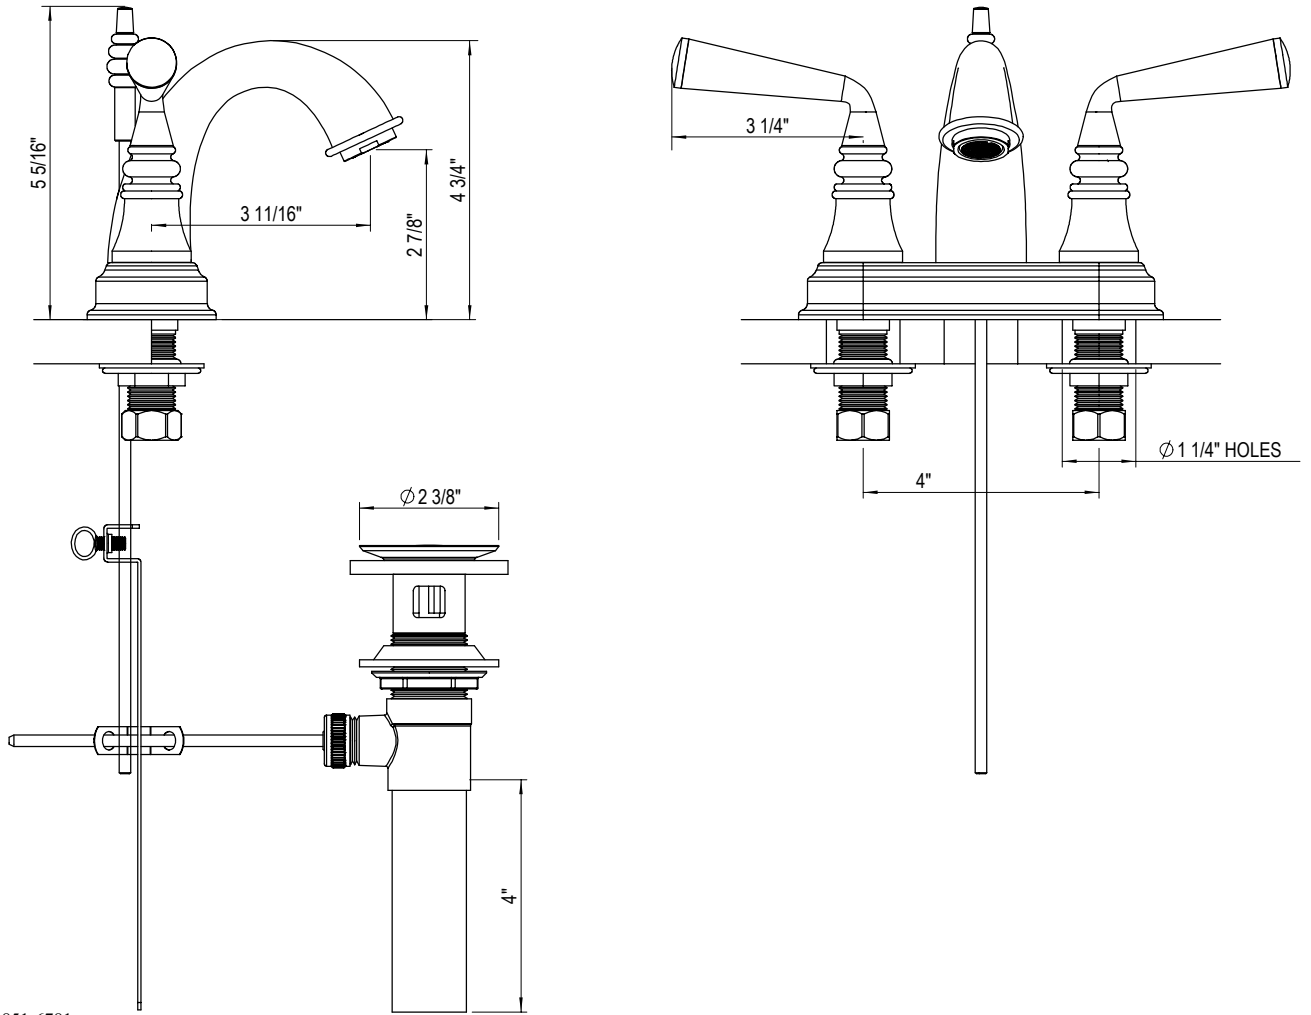

4" Centre Lavatory Set with Pop-Up 1BRBJSJL

TEL: 905-851-6781
FAX: 905-851-8031
TOLL FREE: 800-461-5901

the RUBINET FAUCET COMPANY

www.rubinet.com