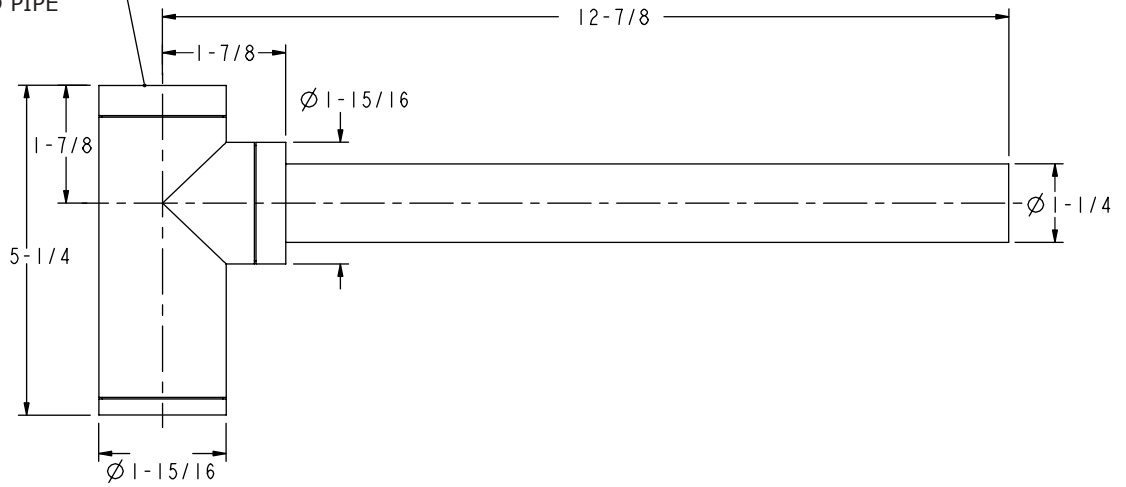

All measurements in inches

CAN ACCOMMODATE BETWEEN 5/8" & 3"
OF 1-1/4" OD PIPE

Image NOT to Scale

We reserve the right to make revisions without notice in the design of fixtures or in packaging unless this right has specifically been waived at the time the order is accepted.

This product meets ANSI/NSF Standard 61, Sect. 9, Safe Drinking Water Act - Lead Content and Leaching

MANUFACTURED :: CALIFORNIA, US (CNC) COMPUTER NUMERICAL CONTROL

MATERIAL :: SOLID BRASS

WEIGHT(LBS.) :: 4