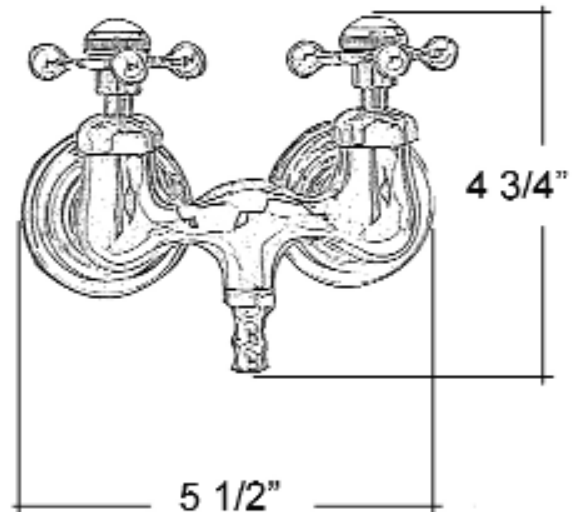

# TUB FILLER

Cat. No.  
4050

L: 4 3/4"  
W: 5 1/2"  
D: 3 1/4"

## Features:

- ▶ Old Style Spigot
- ▶ Compression Stems
- ▶ 3 3/8" Centers
- ▶ Ceramic Hot and Cold Buttons
- ▶ 3/4" Nipples
- ▶ Metal Cross Handles

## Finishes:

- CP** Polished Chrome
- BP** Polished Brass
- SN** Brushed Nickel
- PN** Polished Nickel

Dimensions are nominal and may vary. Dimensions and specifications subject to change without notice.