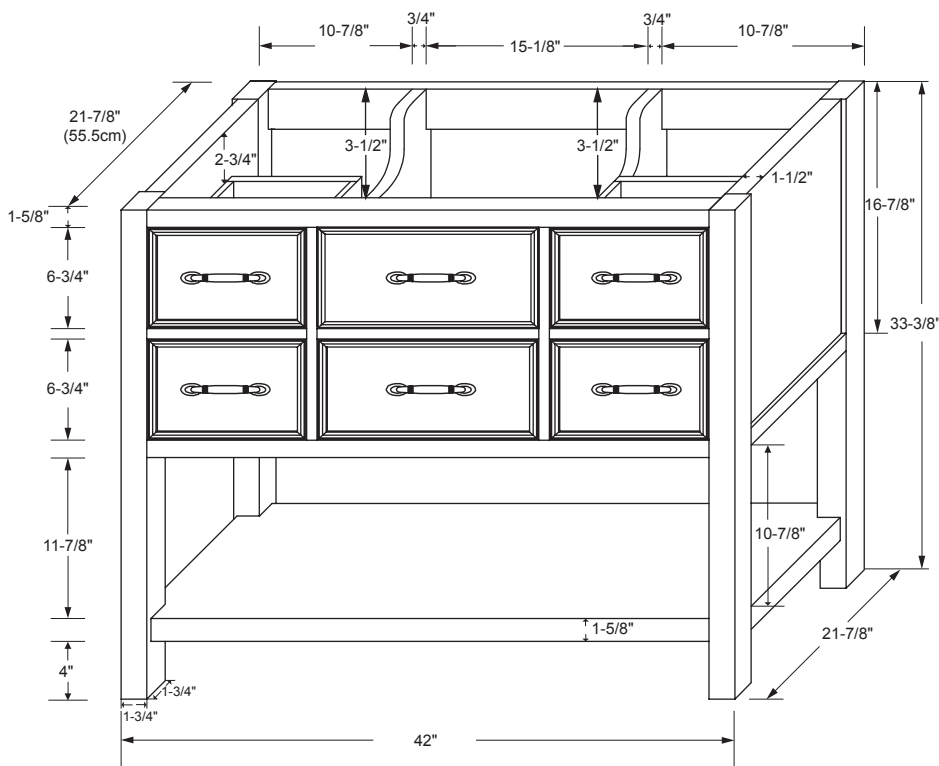

- Soft Close and Full Extension drawers with Dovetail construction
- Matching finish throughout the interior
- Optional Drawer Organizer
- Matching Mirror and Medicine Cabinet
- Handles meet USA standards: 3" center to center

Available tops:

- CERAMIC SINKTOP
- STONE COUNTER
- TECHSTONE™ TOP
- WIDEAPPEAL™ TOP

BOTTOM DRAWER  
Exterior Dimensions