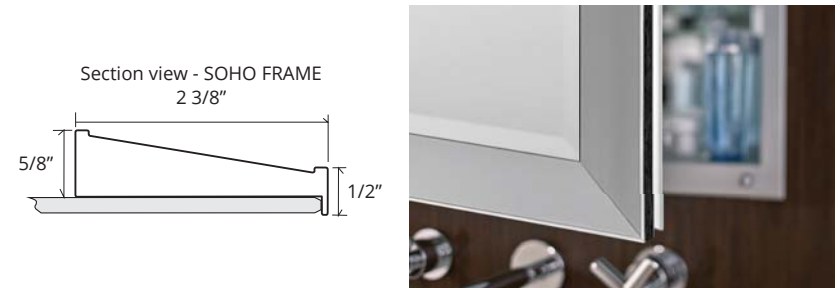

Side Mirror Kit
SMK4-30
Order for Surface Mount

GLASSCRAFTERS, INC.
193 Veterans Blvd. Carlstadt, NJ 07072
1+ (800) 233-7362 (F) 1+ (888) 233-7362
info@glasscraftersinc.com
Products That Reflect Your Style