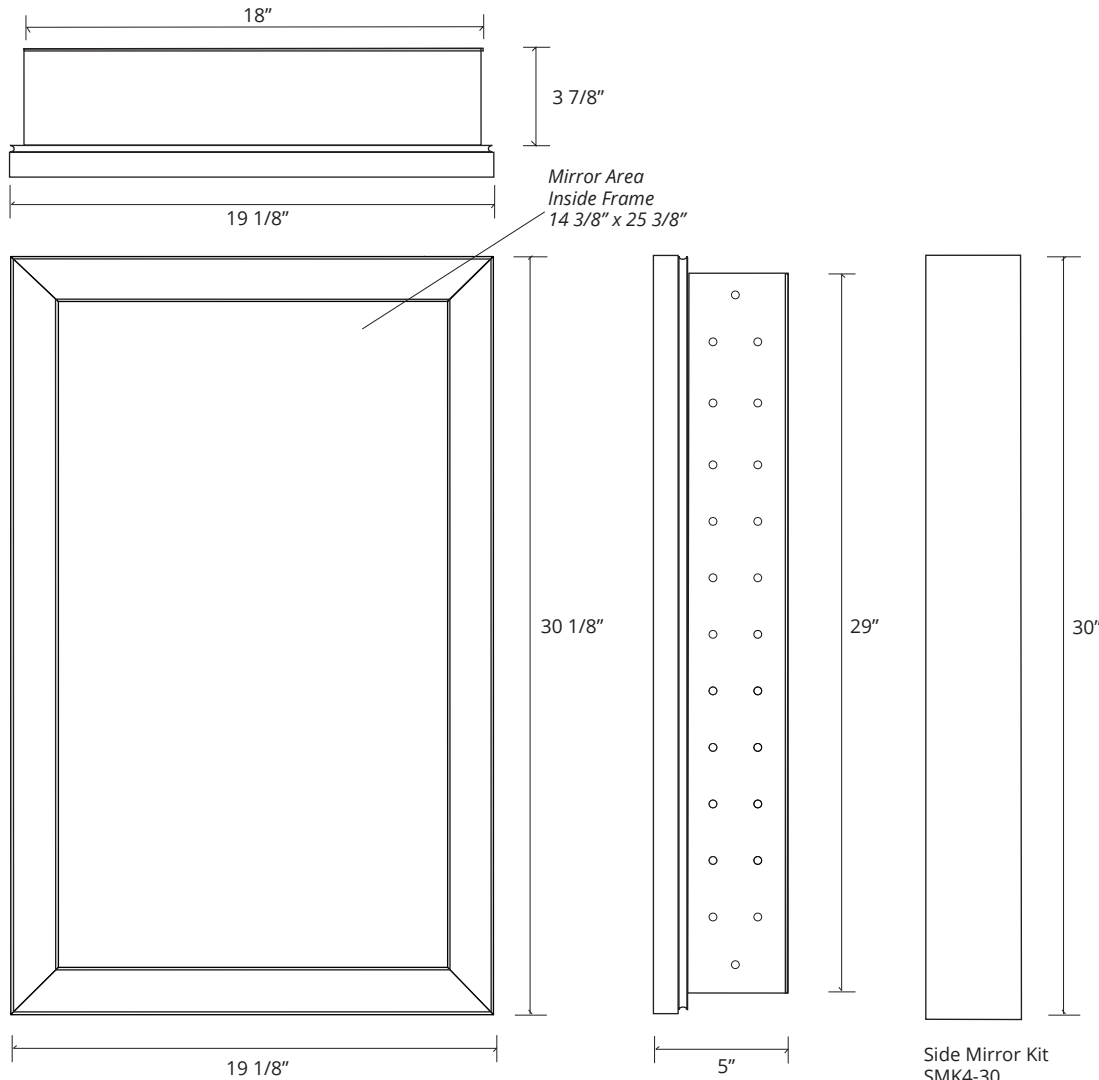

SOHO FRAMED MIRROR CABINET

GC2030-4-SC-SO

Side Mirror Kit - Order for Surface Mount, #SMK4-30
Beveled Mirror also available (add "BM" to model code)

SPECIFICATIONS

Roughing-in Opening	18 3/8" x 29 3/8"
Overall Dimensions	19 1/8" x 30 1/8"

Finishes: Polished Chrome, Polished Nickel, Brushed Nickel, Brushed Bronze, Oil Rubbed Bronze

GLASSCRAFTERS INC.

Side Mirror Kit
SMK4-30
Order for Surface Mount