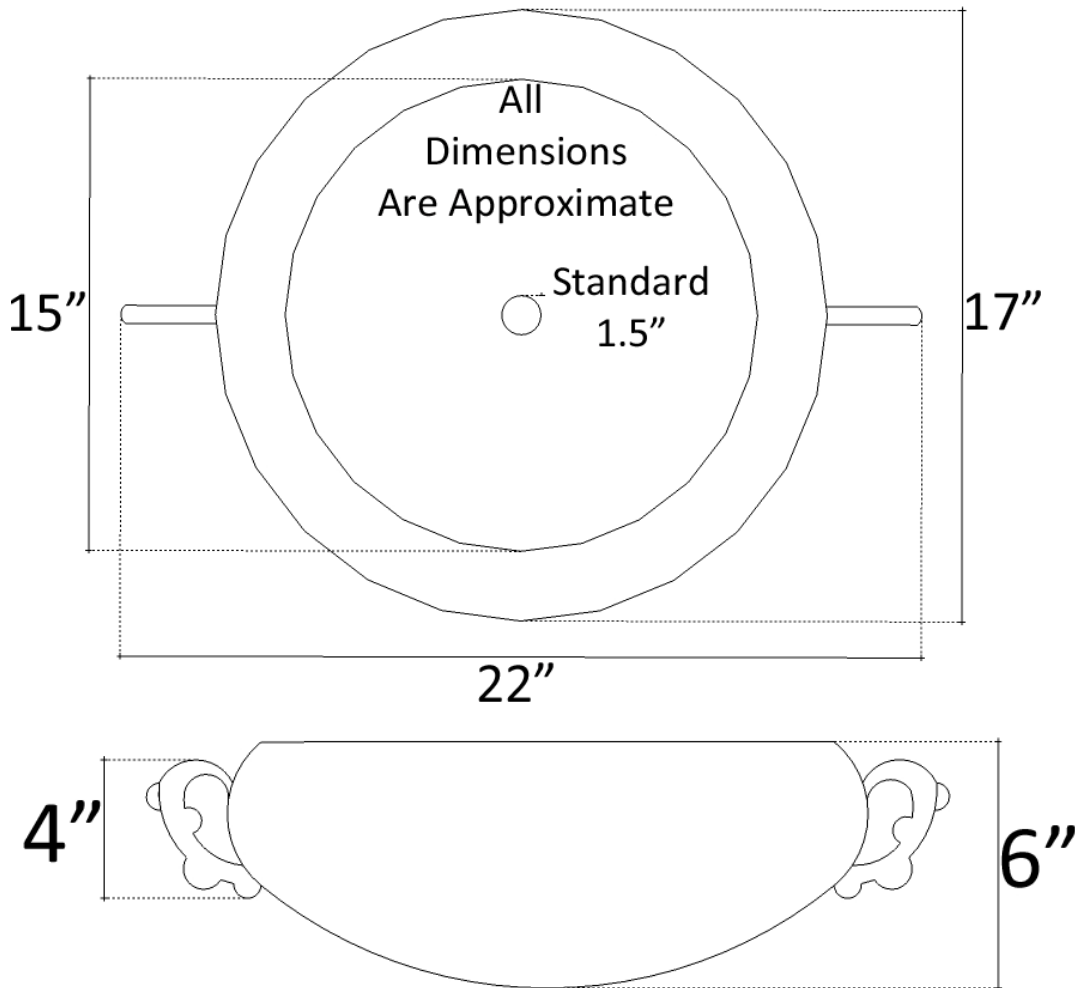

**Description:**

- Vessel Mount

**Available Finishes:**

<b>AB</b>	Antique Bronze
<b>WB</b>	White Bronze - Not Plated in Nickel but has appearance of Brushed/ Satin Nickel
<b>PW</b>	Pewter

**Available Drains:**

<b>D004</b>	Grid Strainer
<b>D005</b>	Lift and Turn
<b>D006</b>	Pop-up w/ horizontal lift rod
<b>D101 - D604</b>	Decorative Drain

**DIMENSIONS WILL VARY. DO NOT use this sheet as a guide for countertop cuts.**