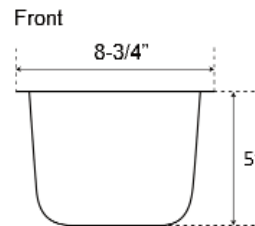

**9" NESTOR RECTANGULAR
STAINLESS STEEL PREP SINK**

Cat. No
PSSSB2038-SS

W: 8-3/4"
D: 14-3/4"
H: 5"

Features:

- ▶ Solid 18 gauge metal
- ▶ Narrow space saving design
- ▶ Matte finish
- ▶ Coated for sound insulation
- ▶ Lip is 1" wide
- ▶ Drain is 3-1/2"
- ▶ Drain sold separately

Compliance Certification
Meets or exceeds the following
specifications: ASME
A112.19.3-2001 for Stainless Steel.

***Please do NOT cut hole without
template or actual product.**

Interior Dimensions:

Basin Interior: 6-3/4" W x 12-3/4"D
Basin Depth: 4-1/2"

Dimensions of fixture are nominal and may vary within the range of tolerances established by ANSI Standard A112.19.2. Dimensions and specifications subject to change without notice.