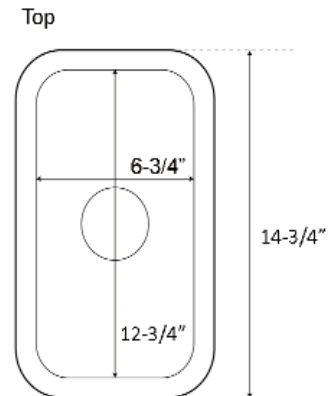

**9" NESTOR RECTANGULAR
STAINLESS STEEL PREP SINK**

Cat. No
PSSSB2038-SS

W: 8-3/4"
D: 14-3/4"
H: 5"

Features:

- ▶ Solid 18 gauge metal
- ▶ Narrow space saving design
- ▶ Matte finish
- ▶ Coated for sound insulation
- ▶ Lip is 1" wide
- ▶ Drain is 3-1/2"
- ▶ Drain sold separately

Compliance Certification
Meets or exceeds the following
specifications: ASME
A112.19.3-2001 for Stainless Steel.

***Please do NOT cut hole without
template or actual product.**

Interior Dimensions:

Basin Interior: 6-3/4" W x 12-3/4"D
Basin Depth: 4-1/2"

Dimensions of fixture are nominal and may vary within the range of tolerances established by ANSI Standard A112.19.2. Dimensions and specifications subject to change without notice.