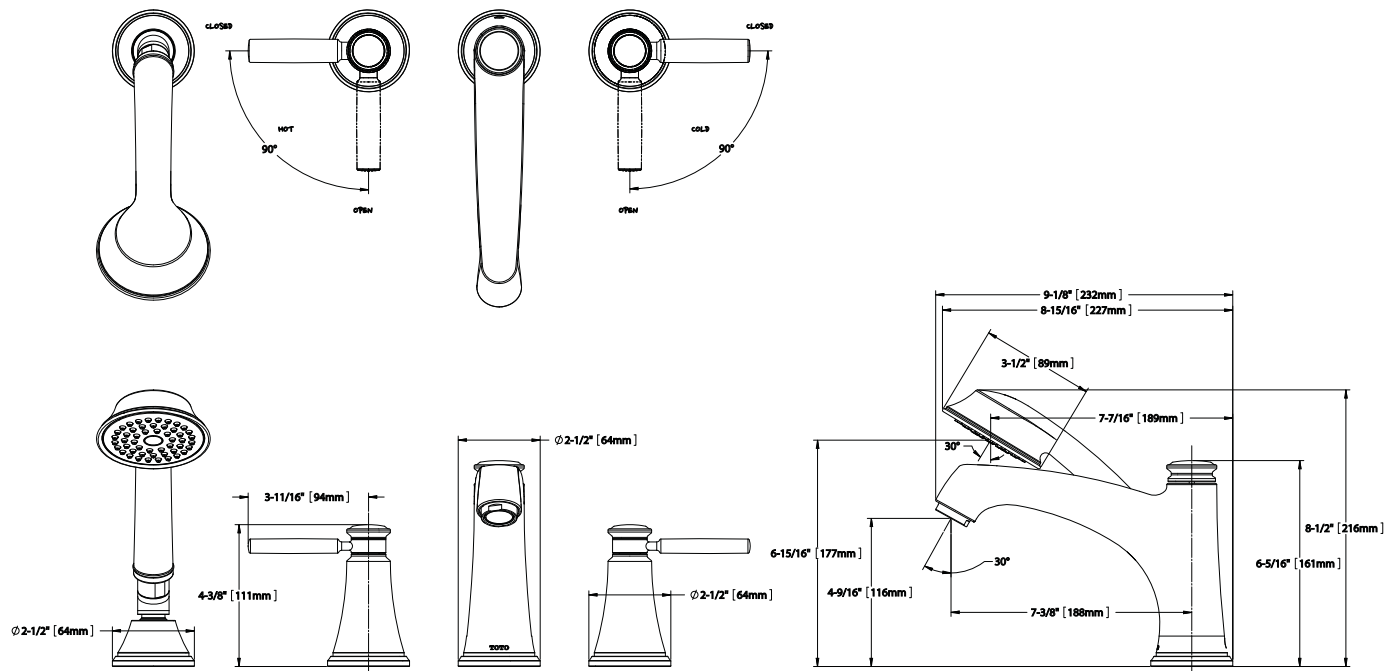

TB211S

Keane™ Four-Hole Roman Tub Trim

SPECIFICATIONS

- Warranty: Lifetime Limited Warranty (Residential Use)
  One Year (Commercial Use)
- Material: Brass
- Shipping: Weight 8.6 lbs.
- Shipping Dimensions: 11-1/2" L x 8-1/4" W x 6" H

INSTALLATION NOTES

VALVE REQUIRED:
Four-hole roman tub filler rough-in model, TBMV2, sold separately.

TOTO®

These dimensions and specifications are subject to change without notice