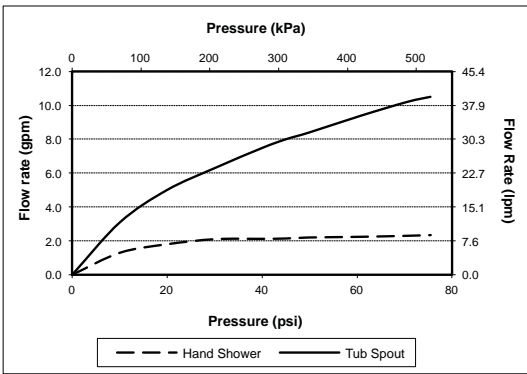

TB211S

Keane™ Four-Hole Roman Tub Trim

SPECIFICATIONS

- Warranty: Lifetime Limited Warranty (Residential Use)
  One Year (Commercial Use)
- Material: Brass
- Shipping: Weight 8.6 lbs.
- Shipping Dimensions: 11-1/2" L x 8-1/4" W x 6" H

INSTALLATION NOTES

VALVE REQUIRED:
Four-hole roman tub filler rough-in model, TBMV2, sold separately.

TOTO®

These dimensions and specifications are subject to change without notice