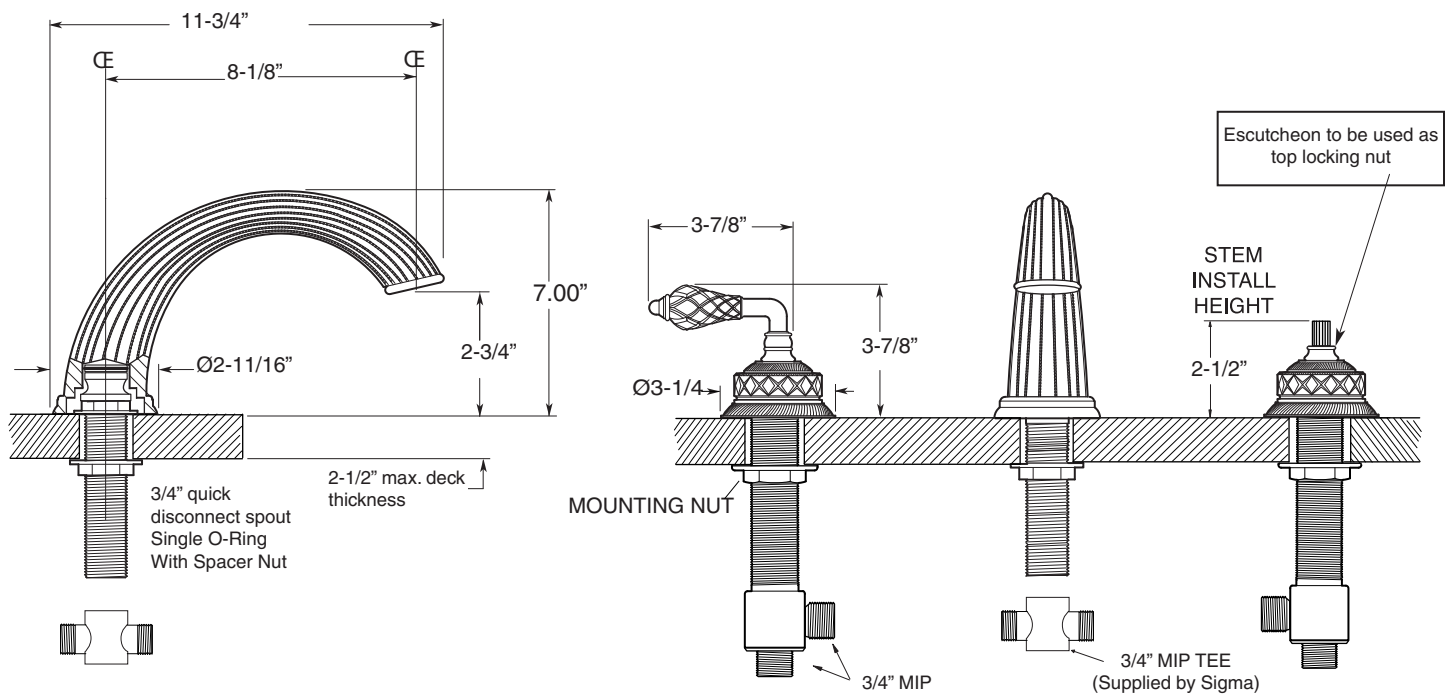

FEATURES:

- All brass construction.
- Crystal lever style handle and escutcheon with setscrew attachment.
- 3/4" valve bodies with 1/4-turn ceramic disc cartridge.
- Available in all finishes. Warranty varies according to finish.
- Certified to meet and exceed the following codes and standards:
ASME A112.18.1-2005/CSAB 125.1-2005

Luxembourg
Roman Tub Set
1.126577
(1.126577T - Trim only)

NOTE: Spout and valves install through 1-1/4" diameter holes.
Plumber to provide 3/4" supply lines to valves

Parts List Series 3200

Luxembourg
Roman Tub Set