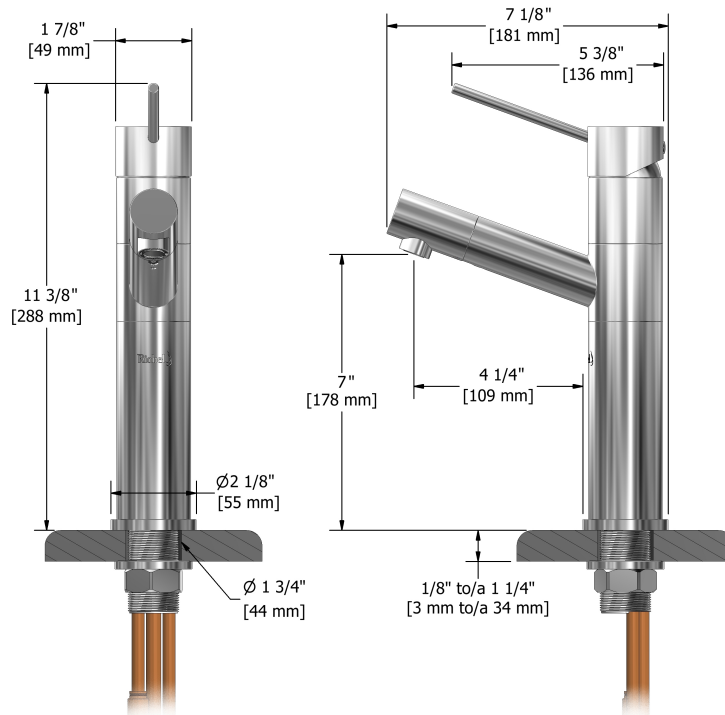

Certifications

- CSA B125.1
- NSF61
- ASME A112.18.1
- CMR248 Approval
- AB1953