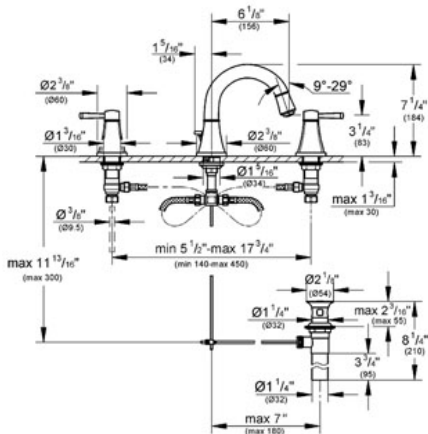

GRANDERA

Three-hole basin mixer 1/2" S-Size

MODEL # 20418

GROHE America, Inc | 200 North Gary Avenue, Suite G, Roselle, IL 60172
 Phone: +1 (800) 444-7643 | Fax: +1 (800) 225-2778 | us-customerservice@grohe.com

Pure Freude an Wasser

ADA

Product Description:
 Three-hole basin mixer 1/2"
 S-Size

Standard Specification:

- GROHE StarLight® finish
- GROHE EcoJoy® technology for less water and perfect flow
- GROHE AquaGuide® adjustable aerator 5.7 l/min
- Valves hot/cold with 1/2" cartridge (90°)
- Pressure resistant flexible connection hoses (between spout and side valves)
- 1 1/4" pop-up waste set
- Max Flow Rate 1.5 gpm (5.7 L/min)

Applicable Codes & Standards:

- Energy Policy Act of 1992
- ASME A112.18.1/CSA B125.1
- ICC/ANSI A117.1

Color:

- 20418 000 chrome
- 20418 EN0 Brushed Nickel