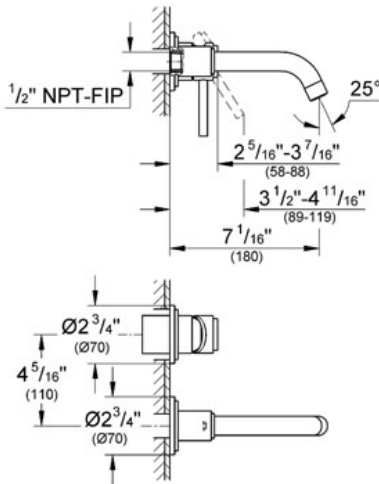

ATRIO OHM Two-Hole Basin Mixer S-Size

MODEL # 19291

GROHE America, Inc | 200 North Gary Avenue, Suite G, Roselle, IL 60172
Phone: +1 (800) 444-7643 | Fax: +1 (800) 225-2778 | us-customerservice@grohe.com

Pure Freude an Wasser

Product Description: Two-Hole Basin Mixer S-Size

Standard Specification:

- GROHE StarLight® finish
 - Wall mount
- Set for final installation for
- 32 641
 - Without concealed body
 - Separate escutcheons \varnothing 2 3/4"
 - 7 1/6" (180 mm) spout
 - Center distance 4 5/16" (110 mm)

Applicable Codes & Standards:

- Energy Policy Act of 1992
- NSF 61
- ASME A112.18.1/CSA B125.1
- US Federal and State material regulations
- EPA WaterSense®
- ICC/ANSI A117.1

Color:

- 19291 001 chrome
- 19291 EN1 Brushed Nickel inf