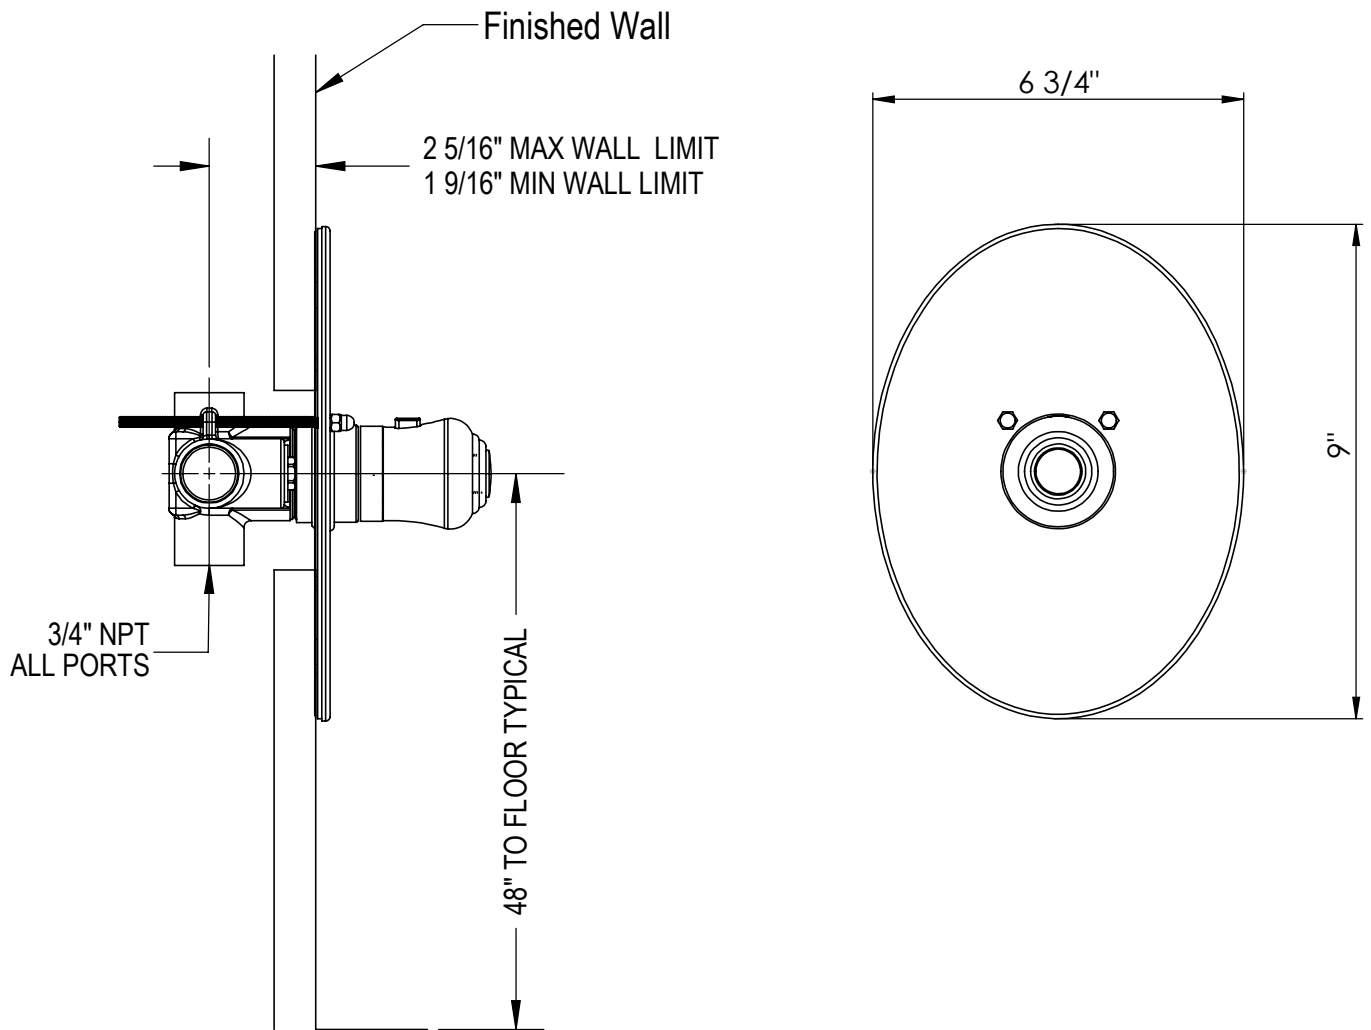

Features

- Brass construction with choice of 21 finishes
- Single handle control
- Temperature range from 15°C (59°F) to 60°C (140°F)
- Less Volume Control Shut-Off

Critical Dimensions