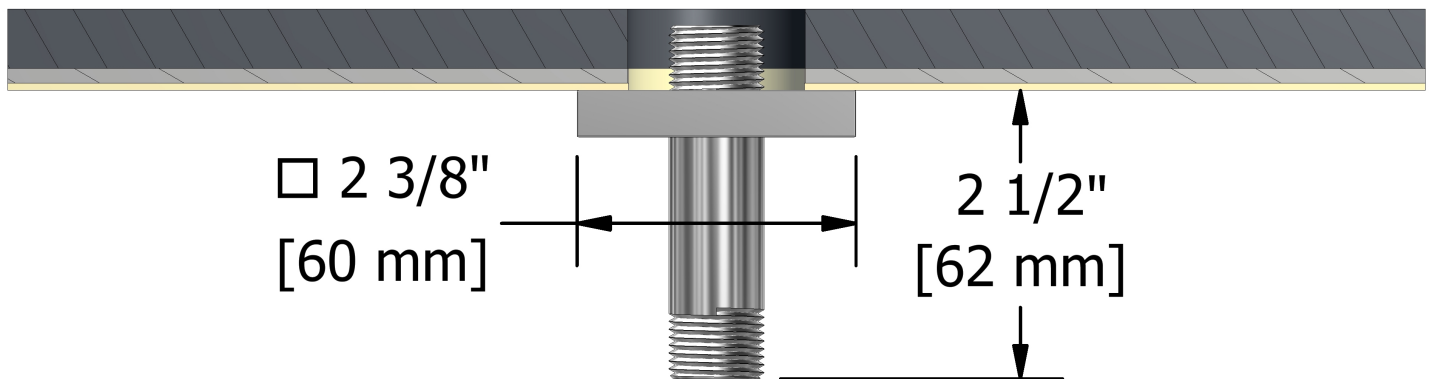

7.5 cm (3") vertical shower arm

519XX

Specifications

Descriptions

- 1/2" inlet male NPT
- Square flange with set screw

Available colors

- C : Chrome
- BN : Brushed nickel (PVD)

Sizes, models and finishes may differ from thoses presented.