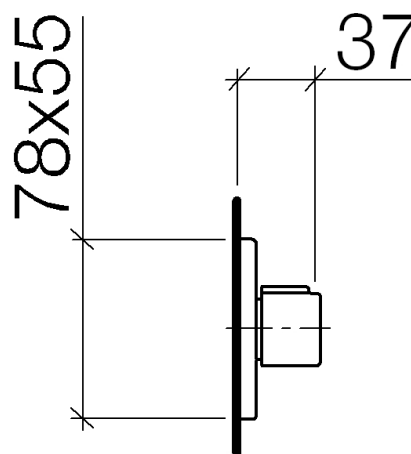

Product specifications

Exposed trim parts only, rough to be ordered separately

- Flange 3 1/8 x 2 1/8"

Surfaces

- chrome 36310710-00
- chrome 36310710-00
- matt platinum 36310710-06
- matt platinum 36310710-06

Accessories required

- Rough for wall-mounted volume control – 1/2" clockwise closing; 35621970
- Rough for wall-mounted volume control – 1/2" clockwise closing; 35621970
- Rough for wall-mounted volume control – 3/4" clockwise closing; 35622970
- Rough for wall-mounted volume control – 3/4" clockwise closing; 35622970

Exploded assembly drawing

Order quantity

| No. | Article number | Name | Installation quantity |
|------------|-----------------------|-------------|------------------------------|
| 1 | 092771006ff | rosette | 1 |
| 2 | 09311100790 | pin | 1 |
| 3 | 09141006390 | seal | 1 |
| 4 | 09160102590 | ring | 1 |
| 5 | 092102070ff | cover | 1 |
| 6 | 092097030ff | handle | 1 |
| 7 | 09300901090 | key | 1 |