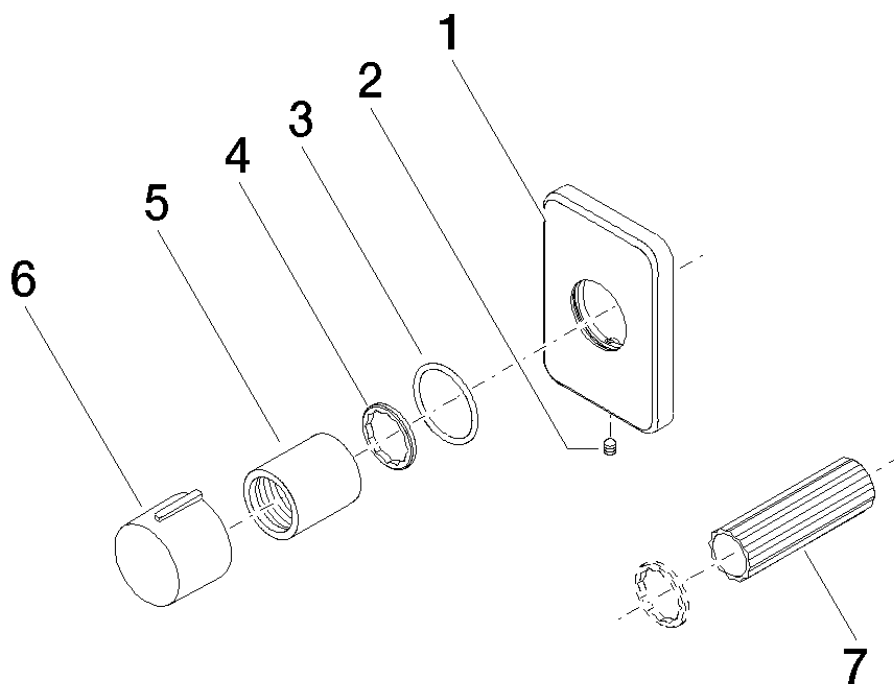

Product specifications

Exposed trim parts only, rough to be ordered separately

- Flange 3 1/8 x 2 1/8"

Surfaces

- chrome 36310710-00
- chrome 36310710-00
- matt platinum 36310710-06
- matt platinum 36310710-06

Accessories required

- Rough for wall-mounted volume control – 1/2" clockwise closing; 35621970
- Rough for wall-mounted volume control – 1/2" clockwise closing; 35621970
- Rough for wall-mounted volume control – 3/4" clockwise closing; 35622970
- Rough for wall-mounted volume control – 3/4" clockwise closing; 35622970

Exploded assembly drawing

Order quantity

| No. | Article number | Name | Installation quantity |
|------------|-----------------------|-------------|------------------------------|
| 1 | 092771006ff | rosette | 1 |
| 2 | 09311100790 | pin | 1 |
| 3 | 09141006390 | seal | 1 |
| 4 | 09160102590 | ring | 1 |
| 5 | 092102070ff | cover | 1 |
| 6 | 092097030ff | handle | 1 |
| 7 | 09300901090 | key | 1 |