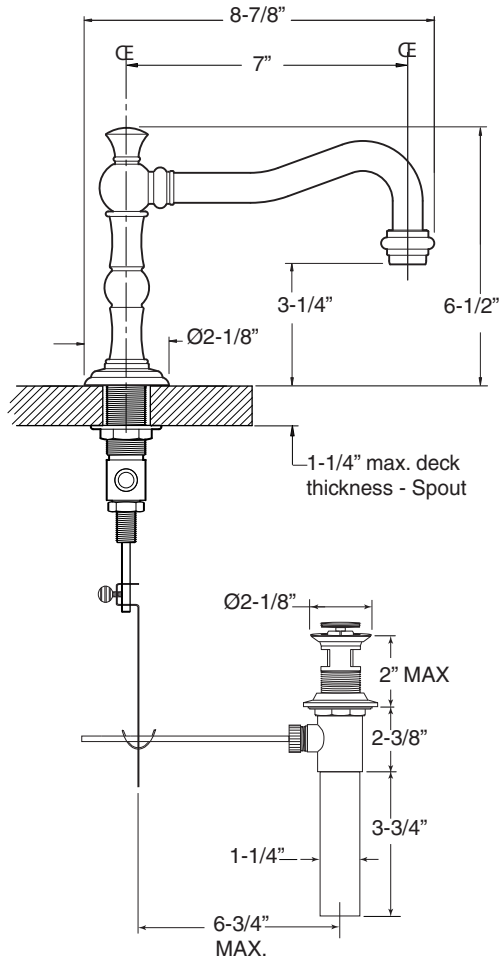

FEATURES:

- All brass construction. Flexible hoses designed to be installed on 8" to 16" centers. Includes pop-up style drain assembly.
- Loop lever style handles with setscrew attachment.
- 1/4-turn ceramic disc valve cartridge.
- Available in all finishes. Warranty varies according to finish selection.
- Standard aerator is limited to 1.5 gpm.
- Certified to meet and exceed the following codes and standards:
ASME A112.18.1-2005/CSAB 125.1-2005

1.356408

Bordeaux

Widespread Lavatory Set

NOTE: Spout and valves install through 1-1/4" diameter holes

Note: Measurements are subject to change or cancellation. No responsibility is assumed for use of superseded or voided pages.

Series 350

Bordeaux Widespread Lavatory Set