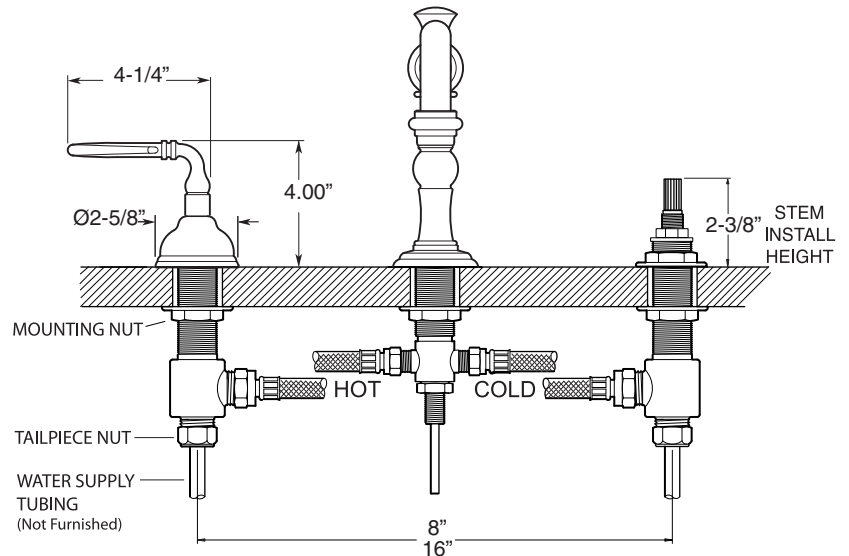

FEATURES:

- All brass construction. Flexible hoses designed to be installed on 8" to 16" centers. Includes pop-up style drain assembly.
- Loop lever style handles with setscrew attachment.
- 1/4-turn ceramic disc valve cartridge.
- Available in all finishes. Warranty varies according to finish selection.
- Standard aerator is limited to 1.5 gpm.
- Certified to meet and exceed the following codes and standards:
ASME A112.18.1-2005/CSAB 125.1-2005

1.356408

Bordeaux

Widespread Lavatory Set

NOTE: Spout and valves install through 1-1/4" diameter holes

Note: Measurements are subject to change or cancellation. No responsibility is assumed for use of superseded or voided pages.

Series 350

Bordeaux Widespread Lavatory Set