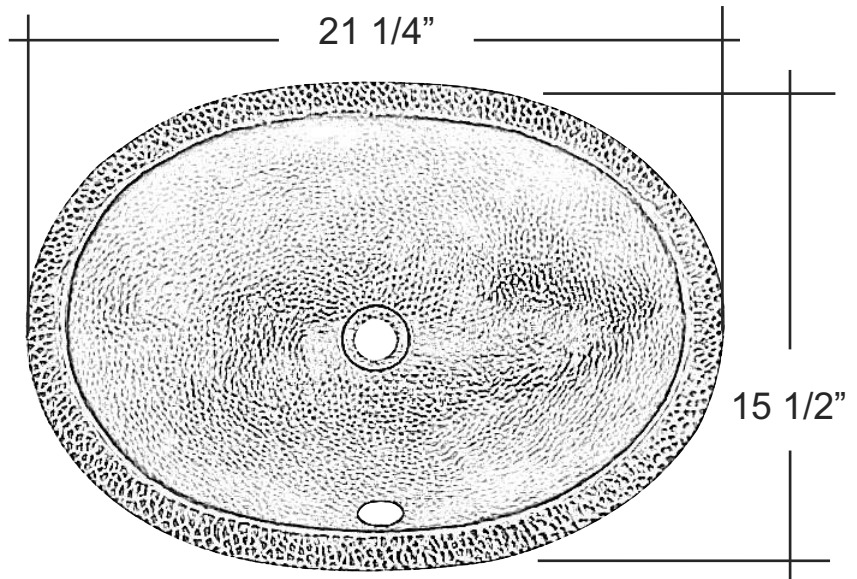

OVAL COPPER LAVATORY BOWL

Cat. No.
6842

W: 21 1/4"

D: 15 1/2"

Features:

- ▶ 18 Gauge Metal
- ▶ Undermount
- ▶ Oval Shape
- ▶ Includes Overflow and Drain Opening for Standard 1 1/4" Drain Fitting
- ▶ Also Available as Self-rimming (#6843)
- ▶ Copper is a Living Finish and will Patina Over Time
- ▶ Pewter will Not Patina Under Normal Circumstances

Finishes:

AC Hammered Antique Copper
PE Hammered Pewter

Compliance Certification
Material is consistent with
UNS C81100 Copper Casting
Alloy with respect to chemical
composition.

Interior Dimensions:

Basin Interior: 17 3/4" x 12 1/4"
Basin Depth: 5"