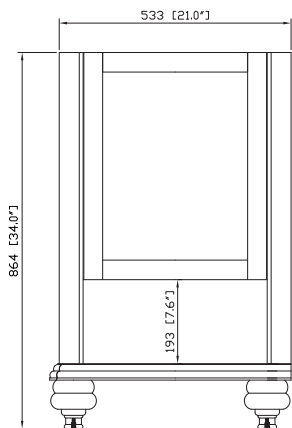

Avanity

TROPICA-V30-AB/TROPICA-V30-AW

Features

- Solid poplar frame and cherry veneer MDF
- Distressed wood finish
- 2 soft-close doors
- Open shelf
- Brushed nickel finished hardware
- Adjustable height levelers
- Under counter application

Colors / Finishes

- Antique Brown
- Antique White

Nominal Dimension

- 30W x 21D x 34H (inches)

Components

Mirror	TROPICA-M30-AB	TROPICA-M30-AW	
Vanity Top	SUT31BK	SUT31CW	SUT31GB
Sink	CUM18WT	CUM18LN	

Product Diagrams

Front

Side

Top

For customer support please call 626 404 7678 weekdays 9:00 to 6:00 PST