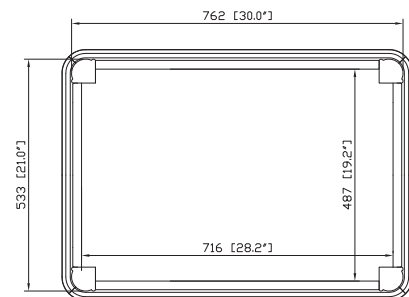

## Nominal Dimension

- 30W x 21D x 34H (inches)

## Product Diagrams

Front

Back

Side

Top

For customer support please call 626 404 7678 weekdays 9:00 to 6:00 PST