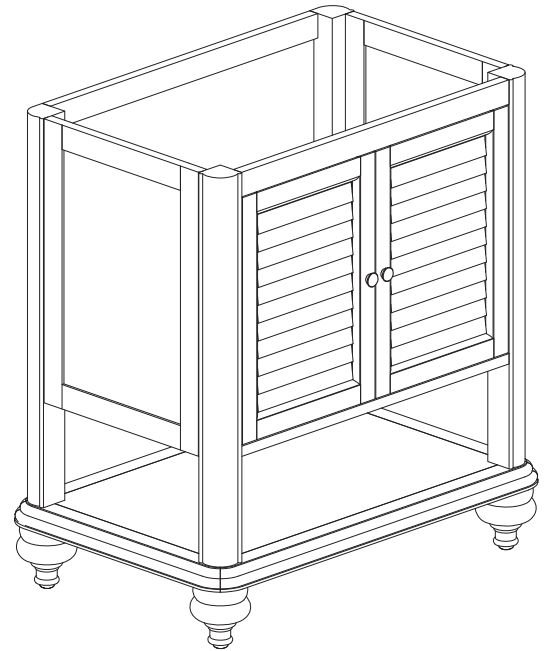

## Features

- Solid poplar frame and cherry veneer MDF
- Distressed wood finish
- 2 soft-close doors
- Open shelf
- Brushed nickel finished hardware
- Adjustable height levelers
- Under counter application

## Nominal Dimension

- 30W x 21D x 34H (inches)