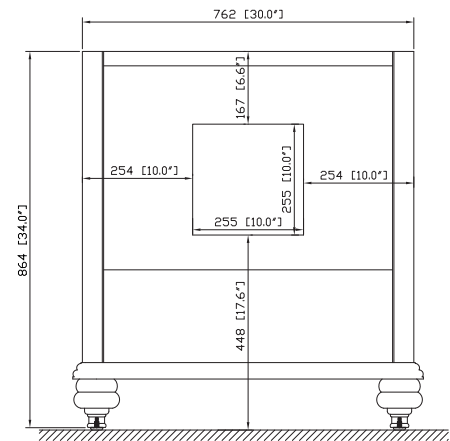

Avanity

TROPICA-V30-AB/TROPICA-V30-AW

Features

- Solid poplar frame and cherry veneer MDF
- Distressed wood finish
- 2 soft-close doors
- Open shelf
- Brushed nickel finished hardware
- Adjustable height levelers
- Under counter application

Colors / Finishes

- Antique Brown
- Antique White

Nominal Dimension

- 30W x 21D x 34H (inches)

Components

Mirror	TROPICA-M30-AB	TROPICA-M30-AW	
Vanity Top	SUT31BK	SUT31CW	SUT31GB
Sink	CUM18WT	CUM18LN	

Product Diagrams

Front

Back

Side

Top

For customer support please call 626 404 7678 weekdays 9:00 to 6:00 PST