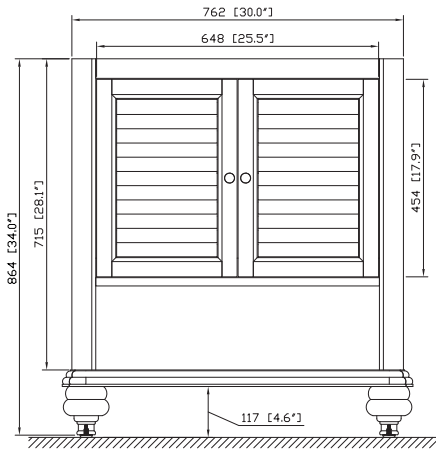

Product Diagrams

Front