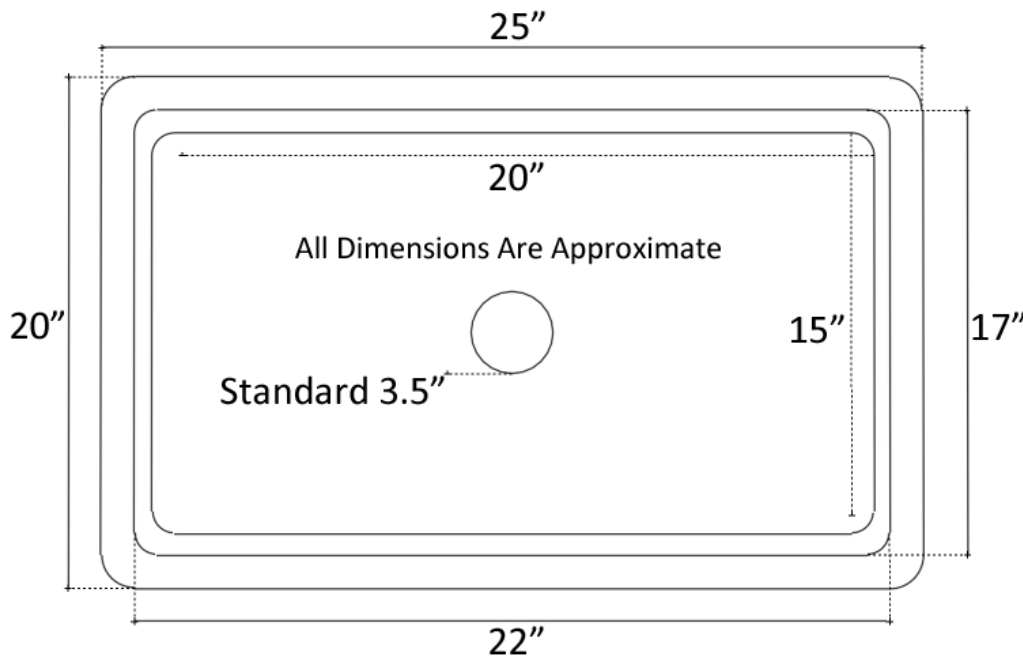

**Description:**

- Copper
- Undermount
- Use standard 3.5" drain
- Clean with mild soap  
No harsh chemicals

**Available Finishes:**

- DB** Dark Bronze
- WC** Weathered Copper

**Available Drains:**

- D003** Basket Strainer
- D007** Disposal Flange

**DIMENSIONS WILL VARY. DO NOT use this sheet as a guide for countertop cuts.**