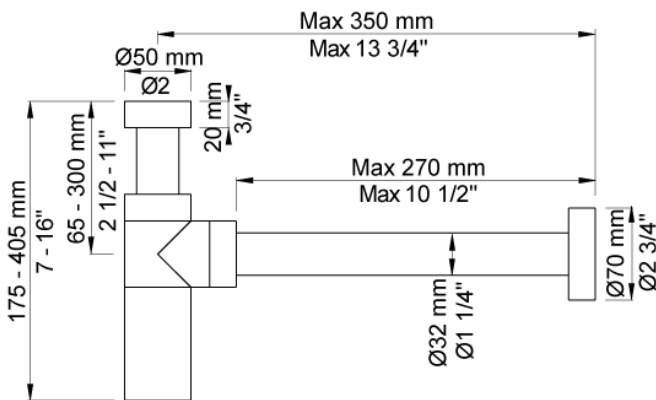

Date:

Client:

Project:

VOLA product: A34

A34

1 1/4" trap.

Available in colours

- Color 02, Grey
- Color 04, Light blue
- Color 05, Orange
- Color 06, Light green
- Color 08, Yellow
- Color 09, Dark grey
- Color 12, Mocca
- Color 14, Bright red
- Color 15, Dark blue
- Color 16, Polished chrome
- Color 17, Gloss black
- Color 18, White
- Color 19, Natural brass
- Color 20, Brushed chrome
- Color 21, Carmine red
- Color 25, Pink
- Color 27, Matt black
- Color 40, Brushed stainless steel