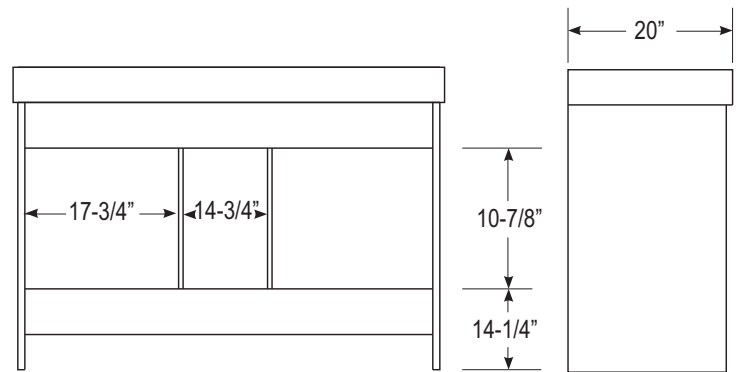

DEC079B Perfecta 72" Double Sink Vanity Set

Design Element
Bath Furniture

Designer's Pick Collection

The Perfecta 72" Double Sink vanity set tries its best to live up to its demanding name. With a cabinet that's fully constructed of solid oak wood, it's durable and has a substantial weighty feel. The integrated white acrylic drop-in sinks' tailored edges bring a crisp, clean, and contemporary look to any bathroom, while their rolling curved basins beautifully contrast with the sharp lines of the espresso cabinetry. This set includes four large drawers outfitted with satin nickel finish hardware. Two mirrored soft-closing medicine cabinets with joining espresso shelves provide ample storage.

Perfecta 72' Double Sink Vanity Set

Cabinet (Front)

Cabinet (Plumbing View)

Cabinet (Side View)

Countertop (Top View)

DEC079B Product Features

- Solid Hardwood Construction
- Acrylic Countertop
- Integrated Drop-In Sinks
- Polished Chrome Pop-Up Drains
- Four Large Drawers and One Soft-Closing Door
- Mirrored Medicine Cabinets
- Mirror Shelves
- Satin Nickel Finish Hardware
- Faucets Not Included
- Dimensions: 72"W x 20"D x 34"H