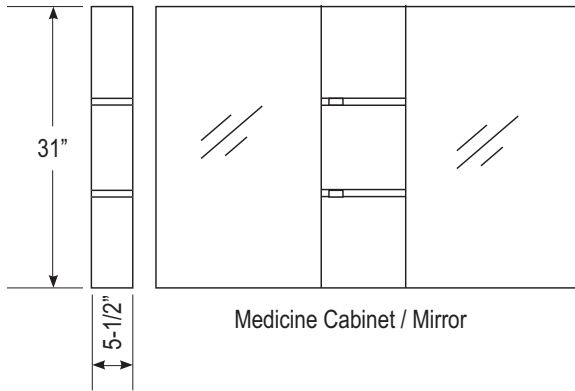

DEC079B Perfecta 72" Double Sink Vanity Set

Design Element
Bath Furniture

Designer's Pick Collection

The Perfecta 72" Double Sink vanity set tries its best to live up to its demanding name. With a cabinet that's fully constructed of solid oak wood, it's durable and has a substantial weighty feel. The integrated white acrylic drop-in sinks' tailored edges bring a crisp, clean, and contemporary look to any bathroom, while their rolling curved basins beautifully contrast with the sharp lines of the espresso cabinetry. This set includes four large drawers outfitted with satin nickel finish hardware. Two mirrored soft-closing medicine cabinets with joining espresso shelves provide ample storage.

Perfecta 72' Double Sink Vanity Set

Cabinet (Front)

Cabinet (Plumbing View)

Cabinet (Side View)

Countertop (Top View)

DEC079B Product Features

- Solid Hardwood Construction
- Acrylic Countertop
- Integrated Drop-In Sinks
- Polished Chrome Pop-Up Drains
- Four Large Drawers and One Soft-Closing Door
- Mirrored Medicine Cabinets
- Mirror Shelves
- Satin Nickel Finish Hardware
- Faucets Not Included
- Dimensions: 72"W x 20"D x 34"H