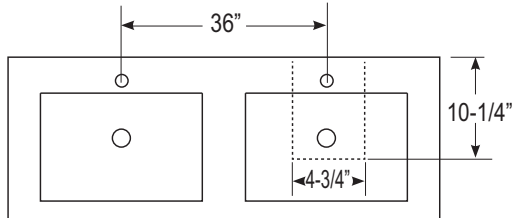

DEC079B Perfecta 72" Double Sink Vanity Set

Design Element
Bath Furniture

Designer's Pick Collection

The Perfecta 72" Double Sink vanity set tries its best to live up to its demanding name. With a cabinet that's fully constructed of solid oak wood, it's durable and has a substantial weighty feel. The integrated white acrylic drop-in sinks' tailored edges bring a crisp, clean, and contemporary look to any bathroom, while their rolling curved basins beautifully contrast with the sharp lines of the espresso cabinetry. This set includes four large drawers outfitted with satin nickel finish hardware. Two mirrored soft-closing medicine cabinets with joining espresso shelves provide ample storage.

Perfecta 72' Double Sink Vanity Set

Cabinet (Front)

Cabinet (Plumbing View)

Cabinet (Side View)

Countertop (Top View)

DEC079B Product Features

- Solid Hardwood Construction
- Acrylic Countertop
- Integrated Drop-In Sinks
- Polished Chrome Pop-Up Drains
- Four Large Drawers and One Soft-Closing Door
- Mirrored Medicine Cabinets
- Mirror Shelves
- Satin Nickel Finish Hardware
- Faucets Not Included
- Dimensions: 72"W x 20"D x 34"H