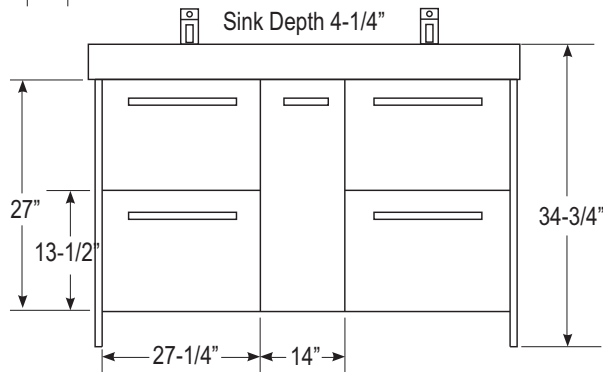

DEC079B Perfecta 72" Double Sink Vanity Set

Design Element
Bath Furniture

Designer's Pick Collection

The Perfecta 72" Double Sink vanity set tries its best to live up to its demanding name. With a cabinet that's fully constructed of solid oak wood, it's durable and has a substantial weighty feel. The integrated white acrylic drop-in sinks' tailored edges bring a crisp, clean, and contemporary look to any bathroom, while their rolling curved basins beautifully contrast with the sharp lines of the espresso cabinetry. This set includes four large drawers outfitted with satin nickel finish hardware. Two mirrored soft-closing medicine cabinets with joining espresso shelves provide ample storage.

Perfecta 72' Double Sink Vanity Set

Cabinet (Front)

Cabinet (Plumbing View)

Cabinet (Side View)

Countertop (Top View)

DEC079B Product Features

- Solid Hardwood Construction
- Acrylic Countertop
- Integrated Drop-In Sinks
- Polished Chrome Pop-Up Drains
- Four Large Drawers and One Soft-Closing Door
- Mirrored Medicine Cabinets
- Mirror Shelves
- Satin Nickel Finish Hardware
- Faucets Not Included
- Dimensions: 72"W x 20"D x 34"H