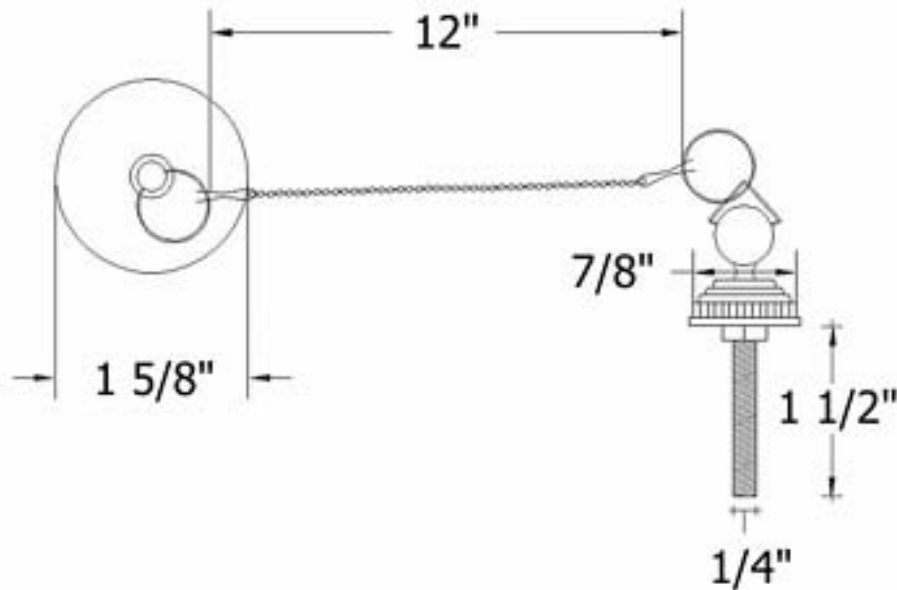

2123 – Plug & Chain

Technical Information

- Available finishes are Polished Chrome (**48**), Solibrass(**49**), Old Gold(**52**), Old Silver(**53**), Polished Brass(**55**), Polished Nickel(**56**), Brushed Nickel(**57**), Satin Nickel(**60**), Weathered Brass(**70**).
- Please see cleaning instructions for finish care and maintenance information.
- Specify 1 ¼" or 1 ½" waste outlet.

Part#

01
02
03

Description

Stopper only
Chain only
Mounting Bracket

Please follow example when ordering parts for Plug & Chain.

- To order part#01 – **Stopper only**
  - 9212301xx
- Please substitute finish number needed in place of **xx**.
- To order a part that is not finished use **00**

Herbeau®
L'Art du Sanitaire depuis 1857