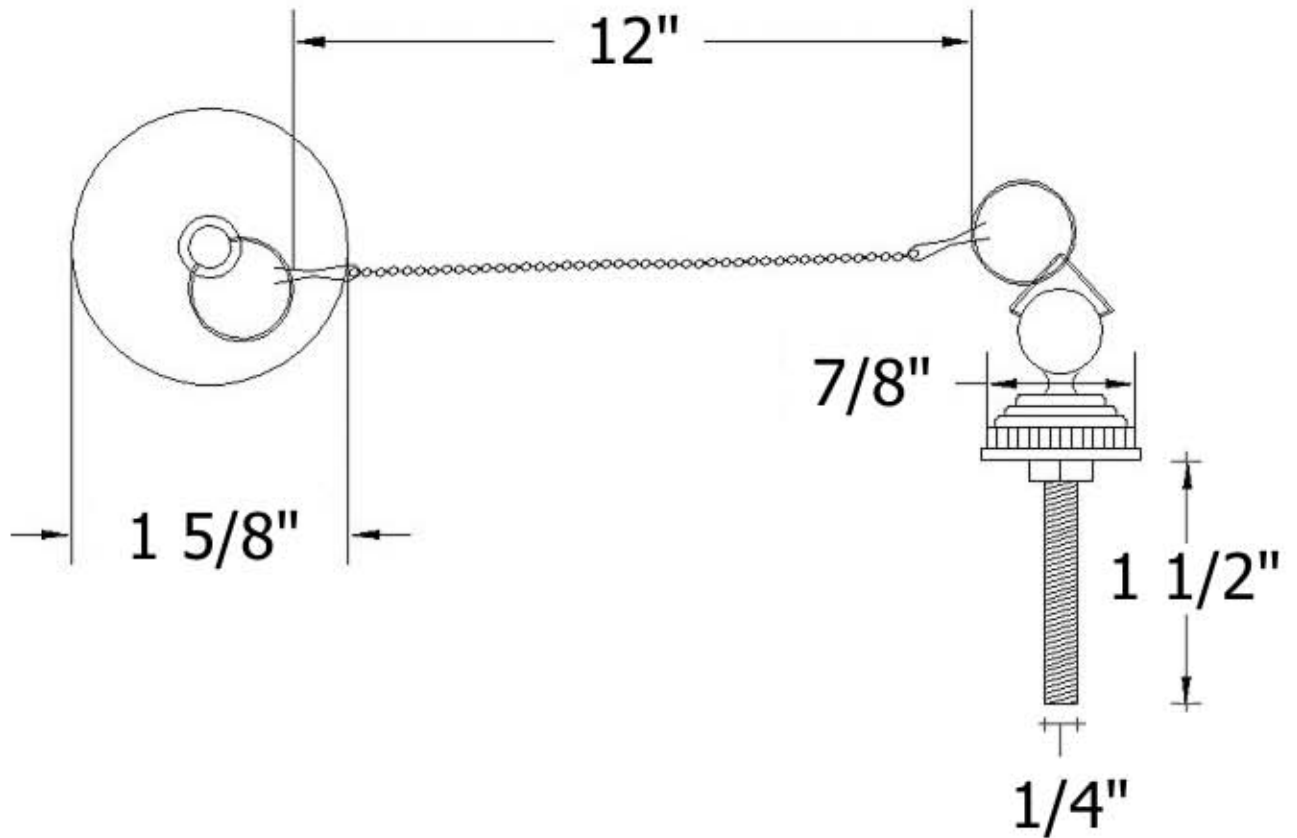

2123 - Plug and Chain