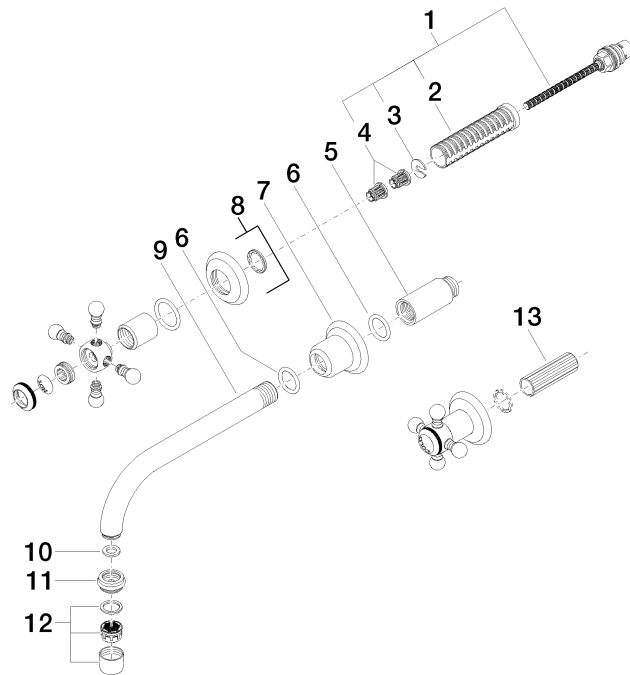

Product specifications

Exposed trim parts only, rough to be ordered separately

- **7 1/2" projection**
- Fixed spout 1/2"
- M 22 x 1 aerator – female thread
- 2x xControl ceramic disc cartridges, stem can be cut to length 1/2"
- Water flow rate limited to max. 1.5 gpm
- low lead compliant
- Flanges \varnothing 2 1/8"
- Faucet extension 1/2", 2"

Surfaces

- chrome 36712360-000010
- chrome 36712360-000010
- matt platinum 36712360-060010
- matt platinum 36712360-060010
- platinum 36712360-080010
- platinum 36712360-080010
- brass 36712360-090010
- brass 36712360-090010

Accessories required

- Rough, spout in the center; 35707970
- Rough, spout in the center; 35707970
- Rough, flexible positioning; 35712970
- Rough, flexible positioning; 35712970

Exploded assembly drawing

Order quantity

No.	Article number	Name	Installation quantity
1	0490031570090	top	2
2	09184007790	sleeve	2
3	09160102690	ring	2
4	09121200290	fixing cap	4
5	0924030811090	extension	1
6	09141002690	seal	2
7	092736010ff	rosette	1
8	36310360ff	connection	2
9	04282209010ff	spout	1
10	09140502090	seal	1
11	09240302210ff	nipple	1
12	90230111903ff	aerator	1
13	09300901090	key	1