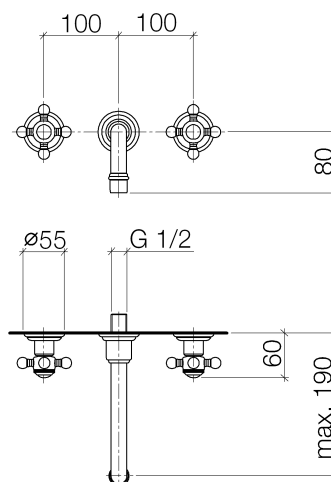

Product specifications

Exposed trim parts only, rough to be ordered separately

- **7 1/2" projection**
- Fixed spout 1/2"
- M 22 x 1 aerator – female thread
- 2x xControl ceramic disc cartridges, stem can be cut to length 1/2"
- Water flow rate limited to max. 1.5 gpm
- low lead compliant
- Flanges \varnothing 2 1/8"
- Faucet extension 1/2", 2"

Accessories required

- Rough, spout in the center; 35707970
- Rough, spout in the center; 35707970
- Rough, flexible positioning; 35712970
- Rough, flexible positioning; 35712970

Exploded assembly drawing

Order quantity

No.	Article number	Name	Installation quantity
1	0490031570090	top	2
2	09184007790	sleeve	2
3	09160102690	ring	2
4	09121200290	fixing cap	4
5	0924030811090	extension	1
6	09141002690	seal	2
7	092736010ff	rosette	1
8	36310360ff	connection	2
9	04282209010ff	spout	1
10	09140502090	seal	1
11	09240302210ff	nipple	1
12	90230111903ff	aerator	1
13	09300901090	key	1