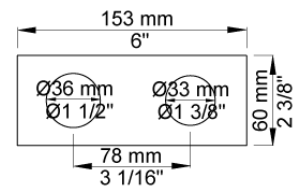

Date: _____

Client: _____

Project: _____

VOLA product: 122

122

One-handle build-in mixer with ceramic disc technology.
 122UP = Mixer 100.
 122AP = Handle NR28, 225 mm spout 020,
 two-hole plate 60 x 153 mm 3002.

Flow

	Bar:	1,0	2,0	3,0	4,0	5,0
122	(l/min)	5,0	5,0	5,0	5,0	5,0

Available in colours

- Color 02, Grey
- Color 04, Light blue
- Color 05, Orange
- Color 06, Light green
- Color 08, Yellow
- Color 09, Dark grey
- Color 12, Mocca
- Color 14, Bright red
- Color 15, Dark blue
- Color 16, Polished chrome
- Color 17, Gloss black
- Color 18, White
- Color 19, Natural brass
- Color 20, Brushed chrome
- Color 21, Carmine red
- Color 25, Pink
- Color 27, Matt black
- Color 40, Brushed stainless steel

Date:

Client:

Project:

VOLA product: 122

020
225 mm fixed spout with water saving aerator.

100
One-handle build-in mixer with fixed outlet socket.
1/2" connection to copper, steel, iron or pex pipe work.

3002
Two-hole plate, 60 x 153 mm.
Holes Ø36 and Ø33 mm.