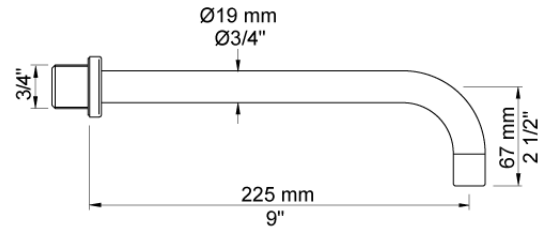

Date: _____

Client: _____

Project: _____

VOLA product: 122

122

One-handle build-in mixer with ceramic disc technology.
 122UP = Mixer 100.
 122AP = Handle NR28, 225 mm spout 020,
 two-hole plate 60 x 153 mm 3002.

Flow

	Bar:	1,0	2,0	3,0	4,0	5,0
122	(l/min)	5,0	5,0	5,0	5,0	5,0

Available in colours

- Color 02, Grey
- Color 04, Light blue
- Color 05, Orange
- Color 06, Light green
- Color 08, Yellow
- Color 09, Dark grey
- Color 12, Mocca
- Color 14, Bright red
- Color 15, Dark blue
- Color 16, Polished chrome
- Color 17, Gloss black
- Color 18, White
- Color 19, Natural brass
- Color 20, Brushed chrome
- Color 21, Carmine red
- Color 25, Pink
- Color 27, Matt black
- Color 40, Brushed stainless steel

Date:

Client:

Project:

VOLA product: 122

020
225 mm fixed spout with water saving aerator.

100
One-handle build-in mixer with fixed outlet socket.
1/2" connection to copper, steel, iron or pex pipe work.

3002
Two-hole plate, 60 x 153 mm.
Holes Ø36 and Ø33 mm.