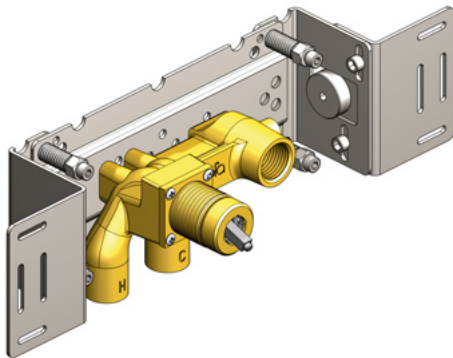

Date: _____

Client: _____

Project: _____

VOLA product: 122

122

One-handle build-in mixer with ceramic disc technology.
 122UP = Mixer 100.
 122AP = Handle NR28, 225 mm spout 020,
 two-hole plate 60 x 153 mm 3002.

Date:

Client:

Project:

VOLA product: 122

020
225 mm fixed spout with water saving aerator.

100
One-handle build-in mixer with fixed outlet socket.
1/2" connection to copper, steel, iron or pex pipe work.

3002
Two-hole plate, 60 x 153 mm.
Holes Ø36 and Ø33 mm.