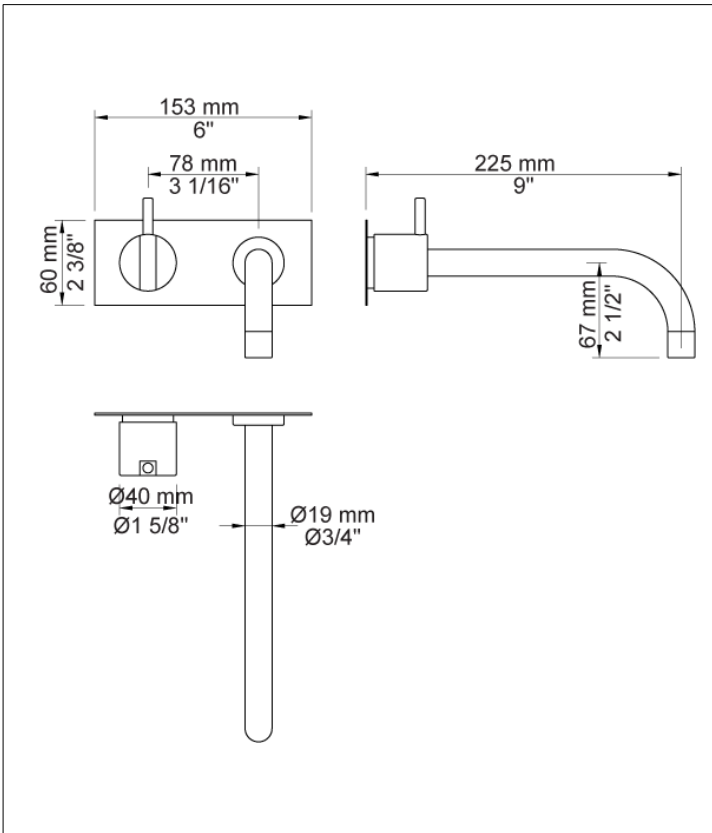

Date: _____

Client: _____

Project: _____

VOLA product: 122

122

One-handle build-in mixer with ceramic disc technology.
 122UP = Mixer 100.
 122AP = Handle NR28, 225 mm spout 020,
 two-hole plate 60 x 153 mm 3002.

Flow

	Bar:	1,0	2,0	3,0	4,0	5,0
122	(l/min)	5,0	5,0	5,0	5,0	5,0

Available in colours

- Color 02, Grey
- Color 04, Light blue
- Color 05, Orange
- Color 06, Light green
- Color 08, Yellow
- Color 09, Dark grey
- Color 12, Mocca
- Color 14, Bright red
- Color 15, Dark blue
- Color 16, Polished chrome
- Color 17, Gloss black
- Color 18, White
- Color 19, Natural brass
- Color 20, Brushed chrome
- Color 21, Carmine red
- Color 25, Pink
- Color 27, Matt black
- Color 40, Brushed stainless steel

Date:

Client:

Project:

VOLA product: 122

020
225 mm fixed spout with water saving aerator.

100
One-handle build-in mixer with fixed outlet socket.
1/2" connection to copper, steel, iron or pex pipe work.

3002
Two-hole plate, 60 x 153 mm.
Holes Ø36 and Ø33 mm.

--

Date:

Client:

Project:

VOLA product: 122