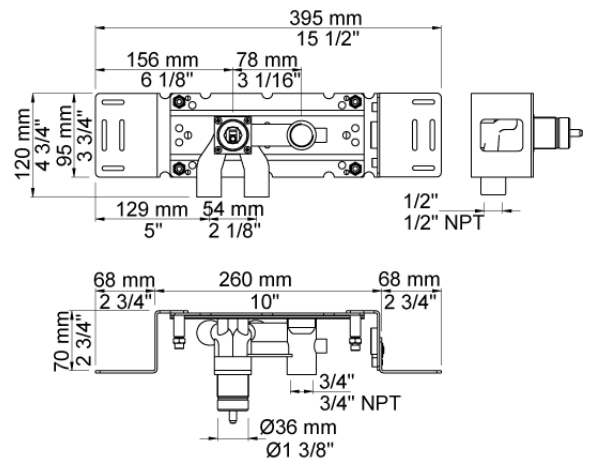

Date: _____

Client: _____

Project: _____

VOLA product: 122

122

One-handle build-in mixer with ceramic disc technology.
 122UP = Mixer 100.
 122AP = Handle NR28, 225 mm spout 020,
 two-hole plate 60 x 153 mm 3002.

Date:

Client:

Project:

VOLA product: 122

020
225 mm fixed spout with water saving aerator.

100
One-handle build-in mixer with fixed outlet socket.
1/2" connection to copper, steel, iron or pex pipe work.

3002
Two-hole plate, 60 x 153 mm.
Holes Ø36 and Ø33 mm.