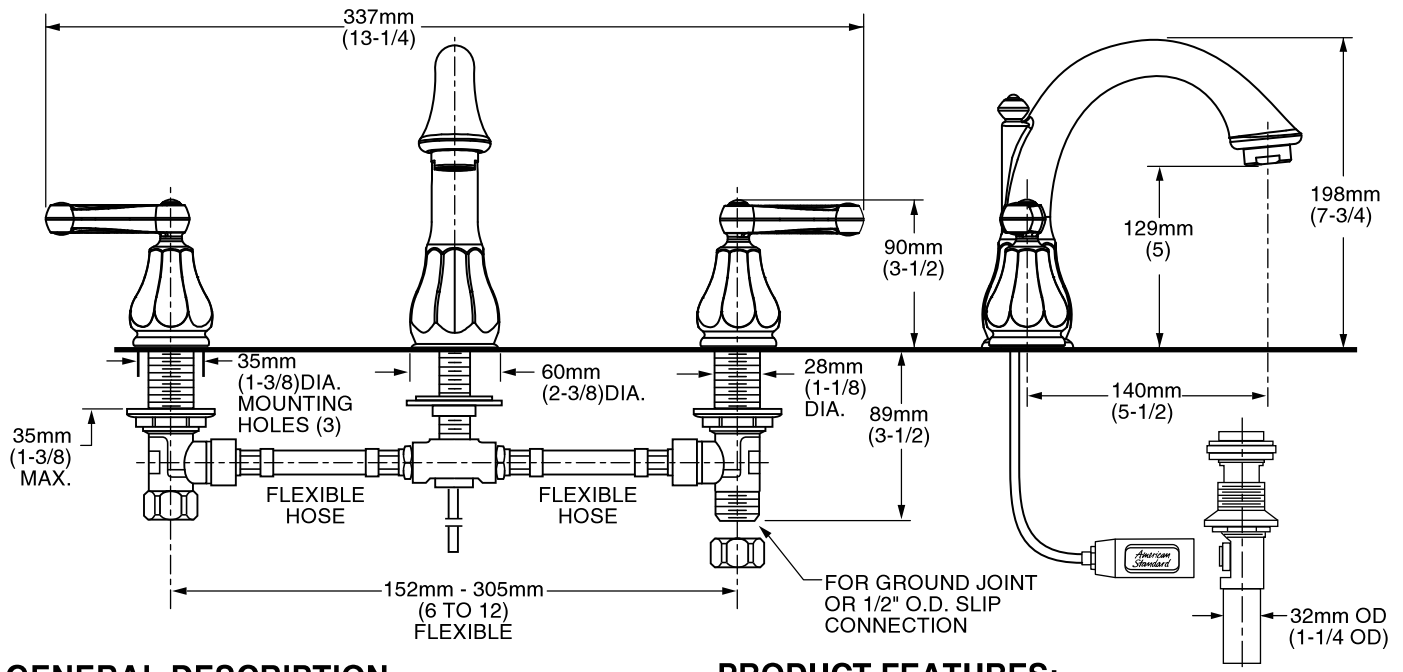

MODEL NUMBER:

- 6028.801 Dazzle Widespread Metal Speed Connect® Pop-up drain. Metal Lever handles.

GENERAL DESCRIPTION:

Cast brass valve bodies with flexible hose connections for 6" to 12" (152mm to 305mm) installations. 1/4 turn washerless ceramic disc valve cartridges. Cast brass spout. One-half inch male inlet shanks with brass coupling nuts. 20 inch (500mm) long flexible stainless steel drain cable is pre-assembled to spout. Metal Speed Connect® drain body with 1-1/4 inch (32mm) tail piece. 1.5 gpm/5.7L/min. maximum flow rate.

PRODUCT FEATURES:

Brass Construction: Durable. Ideal for prolonged contact with water. Provides the finest surface for application of colors and finishes.

Ceramic Disc Valve Cartridges: Assures a lifetime of drip-free performance.

Low Lead: Meets NSF Standard 61/Section 9 & Prop 65 lead requirements.

Exclusive Speed Connect Metal Drain:

- Fewer parts. Installs in less time.
- No adjustments required - seals the first time, every time.
- Flexible stainless steel cable - installs effortlessly in tight spaces.

Choice of Finishes: Available in Polished Chrome, Blackened Bronze (PVD) or Satin Nickel (PVD).

SUGGESTED SPECIFICATION:

Two handle widespread lavatory faucet shall feature cast brass valve bodies with flexible hose connections for 6" to 12" installations. Shall also feature 1/4 turn washerless ceramic disc valve cartridges. Shall also feature a metal drain body with stainless steel cable actuation. Fitting shall be American Standard Model #6028.801, ____.