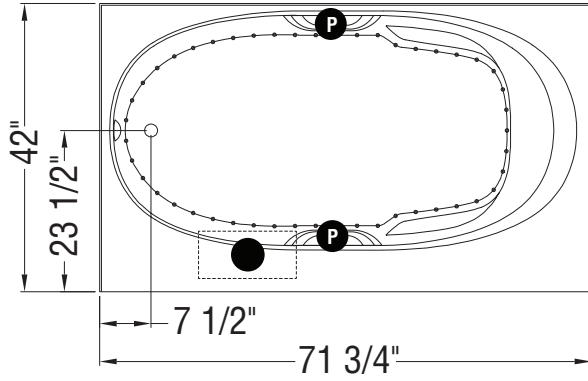

TRUE WHIRLPOOL
SYSTEM

AEROEFFECT
AIR SYSTEM

- : Indicates pump or blower positioning
- P : Indicates optional grab bars positioning
- (○) : Indicates True Whirlpool jets positioning
- (●) : Indicates Aeroeffect airjets positioning