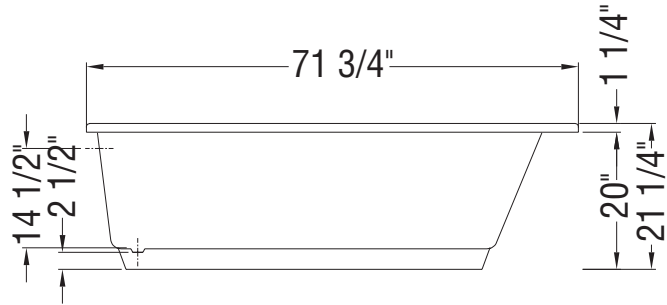

TRUE WHIRLPOOL
SYSTEM

AEROEFFECT
AIR SYSTEM

- : Indicates pump or blower positioning
- P : Indicates optional grab bars positioning
- (○) : Indicates True Whirlpool jets positioning
- (●) : Indicates Aeroeffect airjets positioning