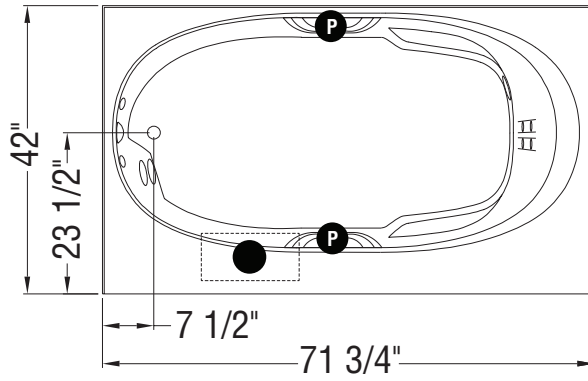

TRUE WHIRLPOOL
SYSTEM

AEROEFFECT
AIR SYSTEM

- : Indicates pump or blower positioning
- P : Indicates optional grab bars positioning
- (○) : Indicates True Whirlpool jets positioning
- (●) : Indicates Aeroeffect airjets positioning