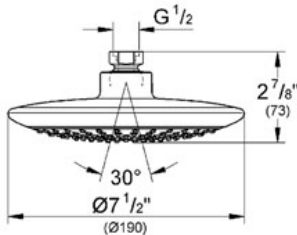

Product Description:

Head shower 1 spray

Standard Specification:

- GROHE StarLight® finish
- GROHE DreamSpray® perfect spray pattern
- GROHE EcoJoy® technology for less water and perfect flow
- SpeedClean anti-lime system
- Suitable for instantaneous heater
- Rain spray
- Rotating ball joint $\pm 15^\circ$
- 1/2" Connection thread
- Flow restrictor - 2.0 gpm at 80psi
- Max Flow Rate 2.5 gpm at 80 psi (9.5 L/min)