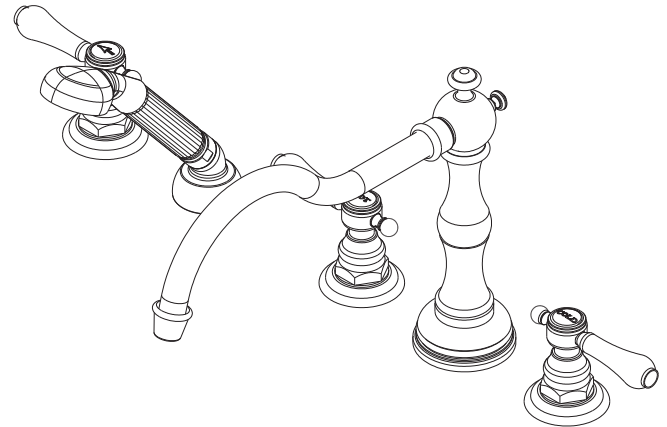

CHESTERFIELD

Roman Tub with Handshower Deck Trim

3-1037

Features

- Solid brass construction
- ADA compliant traditional lever handles
- 6" (15.2 cm) spout height at outlet
- 11-9/16" (29.4 cm) spout reach (c-c)
- Intended for use with Newport Brass rough valve kit (Required Accessory) which incorporates the following:
  - Brass valve bodies and quick-connect spout fitting
  - Quarter-turn washerless ceramic disc 3/4" valve cartridges
  - Diverter valve and hoses as needed for handshower

Codes / Standards Compliance

Meets or exceeds the following at date of manufacture:

- ASME A112.18.1/CSA B125.1
- IAPMO/cUPC
- IPC
- ADA
- ICC/ANSI A117.1
- Energy Policy Act of 1992
- EPA Watersense
- All applicable US Federal and State material regulations

Colors / Finishes

- 15: Polished Nickel
- 15S: Satin Nickel
- 26: Polished Chrome
- 10B: Oil Rubbed Bronze
- Other: Refer to the Newport Brass catalog for additional color/finish options.

Specified Model

Model	Description	Colors / Finishes
3-1037	Roman Tub with Handshower Deck Trim	☐ 15 ☐ 15S ☐ 26 ☐ 10B ☐ Other

Required Accessory:

Trim, above, and Rough Valve Kit, below, must both be specified.

Application	Roman Tub			Roman Tub with Handshower					
	Hot Valve	Cold Valve	Spout Quick-Connect Fitting	Hot Valve	Cold Valve	Spout Quick-Connect Fitting	Poly-Braided Hose	Handshower Diverter	H/S Flange Hardware
Inlet/Outlet Size	3/4"	3/4"	3/4"	3/4"	3/4"	3/4"	1/2"	3/4" / 1/2"	-
Part Number	☐ 1-502			☐ 1-503					
Image									

Product Specification:

Add "Color / Finish" suffix to Tub Deck Trim model number, below.

The Roman Tub with Handshower Deck Trim shall be made of solid brass construction. Roman Tub with Handshower Deck Trim shall incorporate ADA compliant traditional lever handles. Product shall incorporate a 6" (15.2 cm) spout height at outlet and a 11-9/16" (29.4 cm) spout reach (c-c). Rough valve kit shall incorporate brass valve bodies with quarter-turn washerless ceramic disc 3/4" valve cartridges, a quick-connect spout fitting and a diverter valve with hoses as needed for handshower. Roman Tub with Handshower Deck Trim shall be Newport Brass Model 3-1037/____ and Newport Brass rough valve kit shall be 1-503.