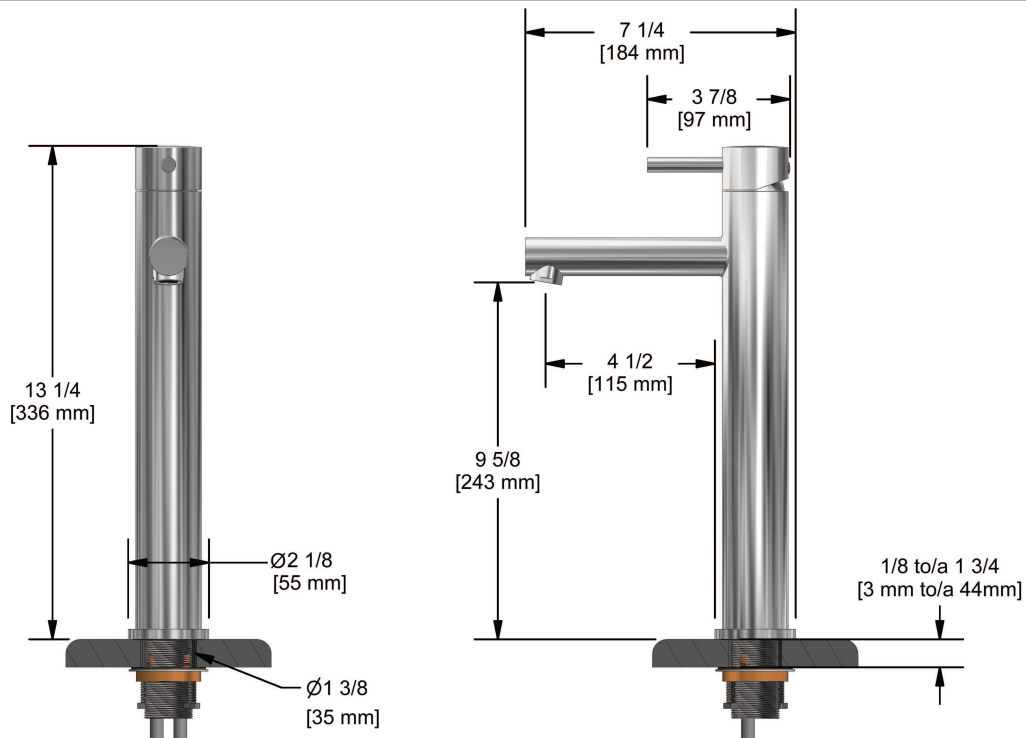

Single hole lavatory faucet
GL01XX

Specifications

Descriptions

- Ceramic cartridge
- 3/8" speedway compression
- No drain

Available colors

- C : Chrome
- BN : Brushed nickel (PVD)

Available flows

- 5.7 L/min, 1.5 gpm (US) 60psi
- 1.9 L/min, 0.5 gpm (US) 60psi (**GL01XX-05**)
- 3.7 L/min, 1 gpm (US) 60psi (**GL01XX-10**)

Cartridges

- 401-072

Certifications

- CSA B125.1
- NSF61
- ASME A112.18.1
- CMR248 Approval

Sizes, models and finishes may differ from those presented.

Warranty

The Riobel inc. product carries a limited LIFETIME warranty on the finish Chrome, Gold (PVD), Brushed nickel (PVD), Night brushed (PVD), Polished nickel (PVD) and all working parts and is guaranteed from the initial date of purchase against all manufacturing defects. Other finished 1 year.