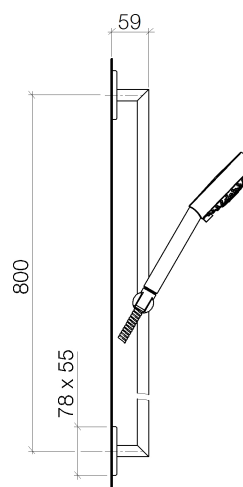

Surfaces

• chrome	26403710-00
• chrome	26403710-00
• matt platinum	26403710-06
• matt platinum	26403710-06

Accessories required

- Rough-in adaptor; 35080970
- Rough-in adaptor; 35080970