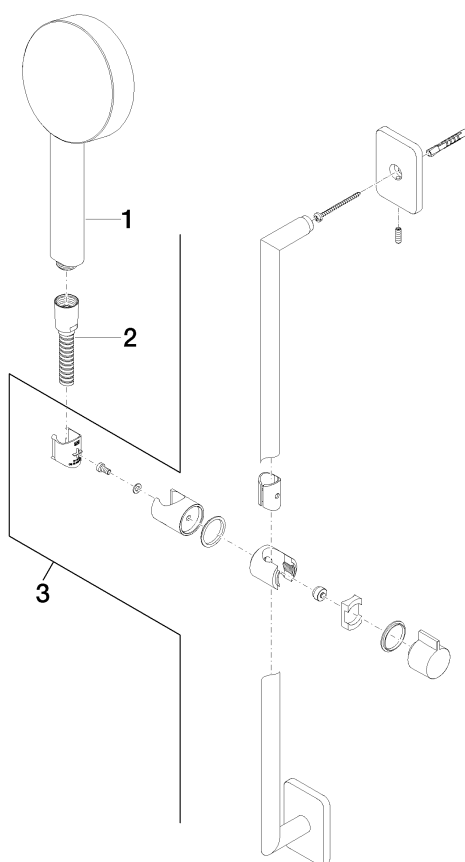

Product specifications

- Hand shower with three spray patterns (regular, soft and massage spray) with descaling system
- 3/8" x 1/2" x 68 7/8" shower hose with rotating hose connector
- Flanges 3 1/8 x 2 1/8"
- Slide bar
- Water flow rate limited to max. 2 gpm
- Center to center 31 1/2"

Accessories required

- Rough-in adaptor; 35080970
- Rough-in adaptor; 35080970

Exploded assembly drawing

Order quantity

No.	Article number	Name	Installation quantity
1	28011979ff	shower	1
2	28322970ff	hose	1
3	26701710ff	shower set	1