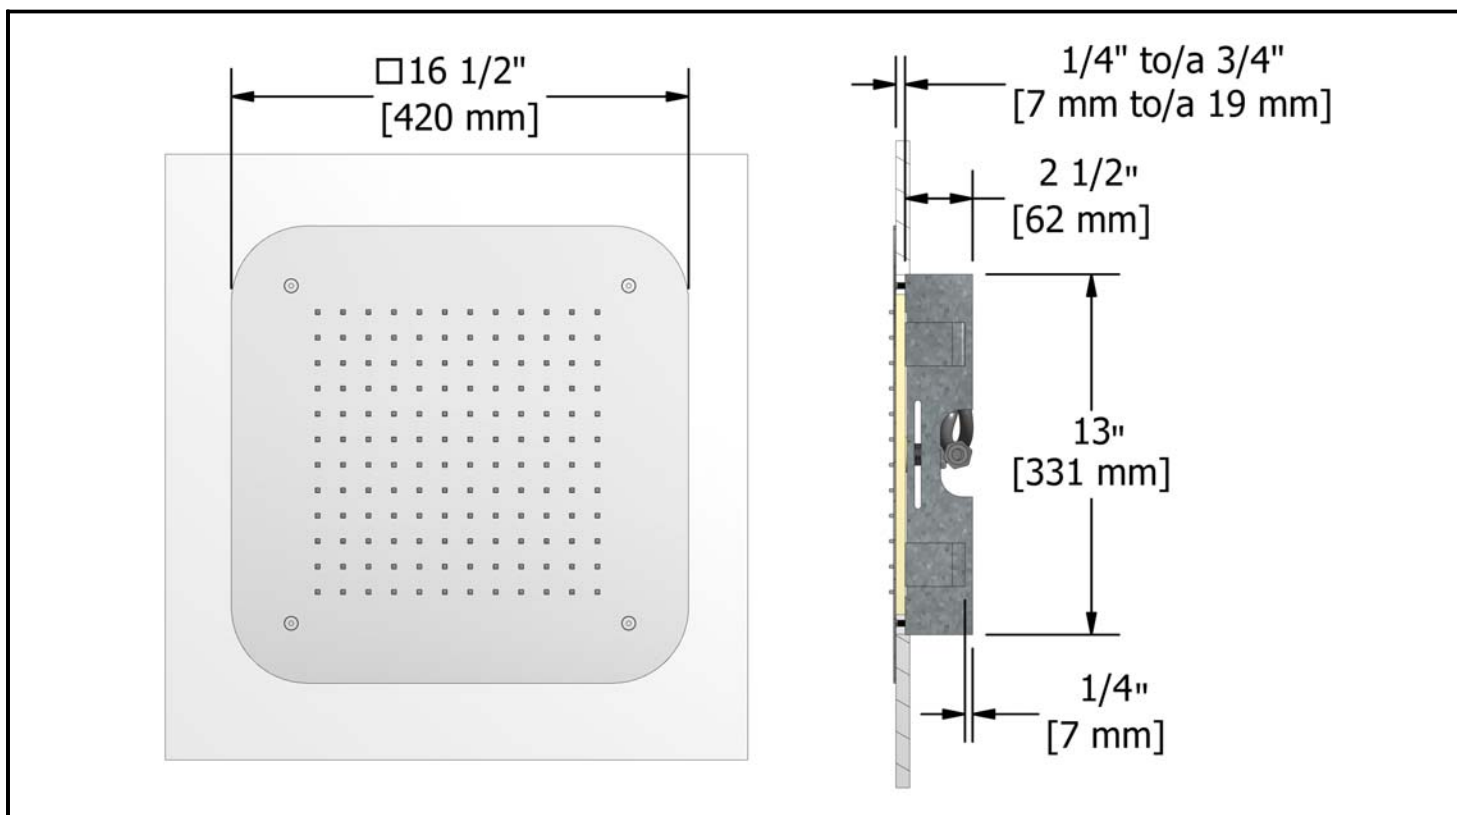

Warranty

The Riobel inc. product carries a limited LIFETIME warranty on the finish Chrome, Gold (PVD), Brushed nickel (PVD), Night brushed (PVD), Polished nickel (PVD) and all working parts and is guaranteed from the initial date of purchase against all manufacturing defects. Other finished 1 year.

Customer service

Ontario, West Canada : 888-287-5354 Quebec, Maritimes, United States : 866-473-8442