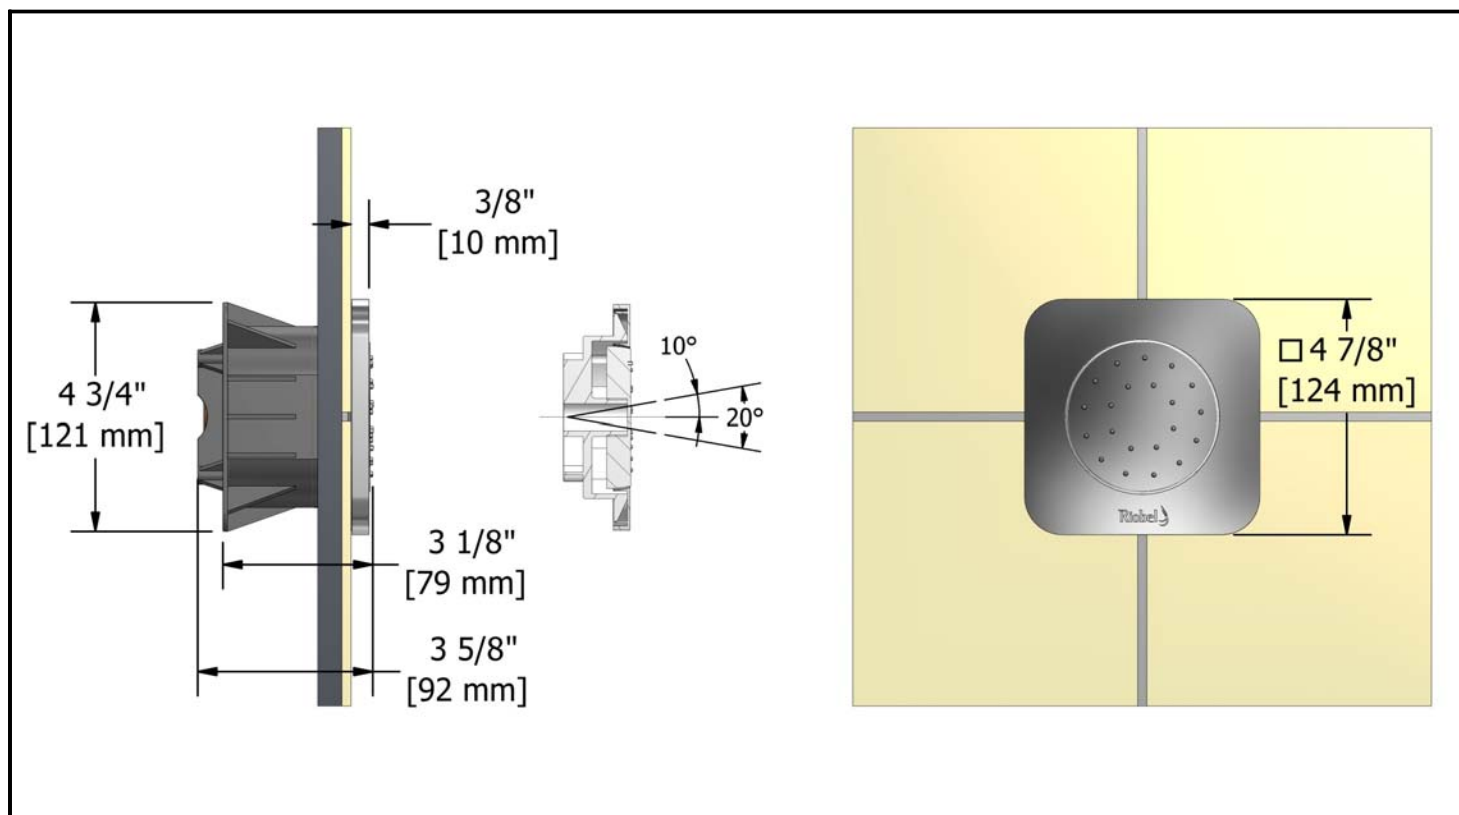

Warranty

The Riobel inc. product carries a limited LIFETIME warranty on the finish Chrome, Gold (PVD), Brushed nickel (PVD), Night brushed (PVD), Polished nickel (PVD) and all working parts and is guaranteed from the initial date of purchase against all manufacturing defects. Other finished 1 year.

Customer service

Ontario, West Canada : 888-287-5354 Quebec, Maritimes, United States : 866-473-8442