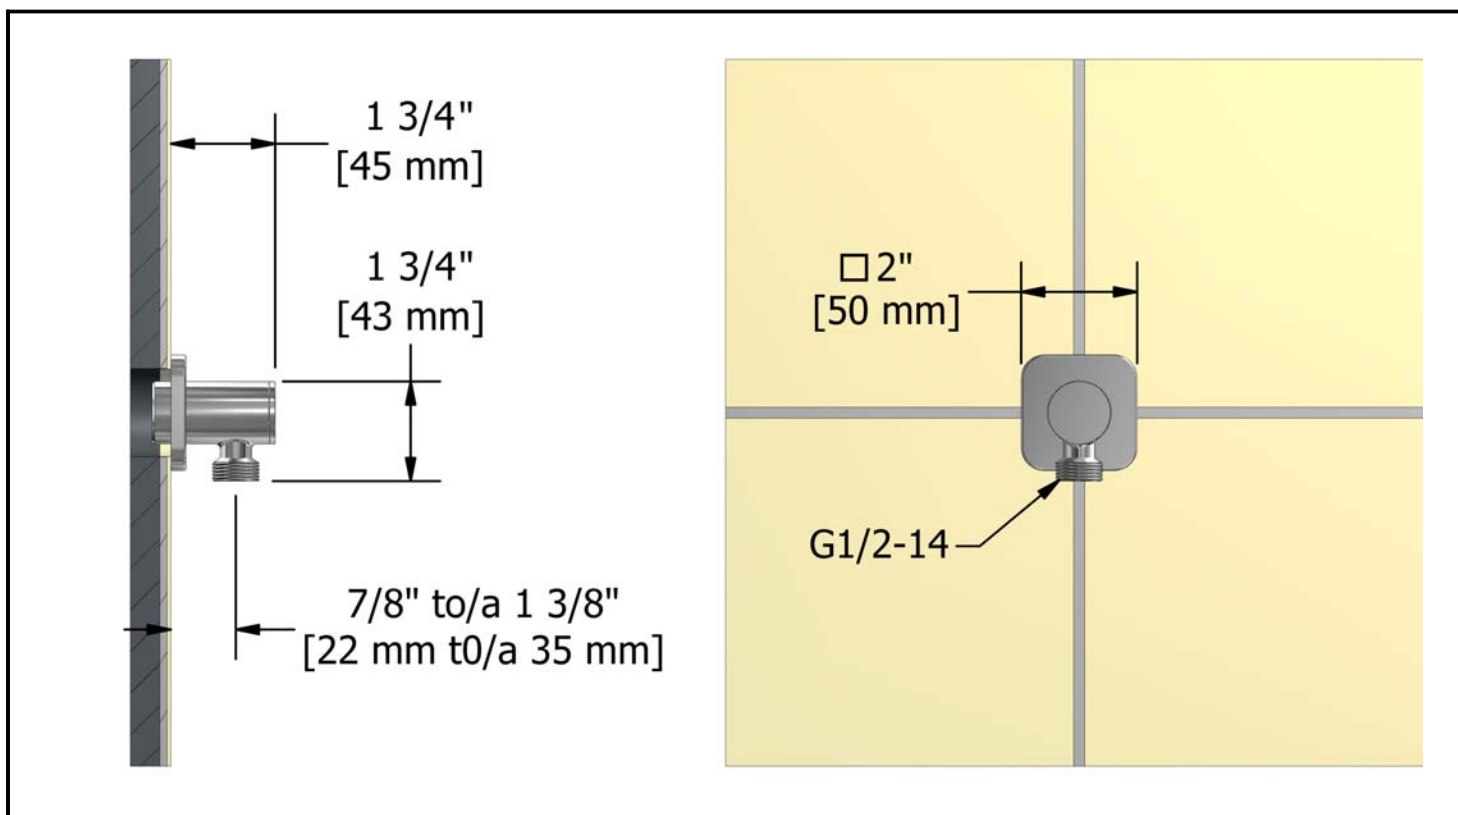

Warranty

The Riobel inc. product carries a limited LIFETIME warranty on the finish Chrome, Gold (PVD), Brushed nickel (PVD), Night brushed (PVD), Polished nickel (PVD) and all working parts and is guaranteed from the initial date of purchase against all manufacturing defects. Other finished 1 year.

Customer service

Ontario, West Canada : 888-287-5354 Quebec, Maritimes, United States : 866-473-8442