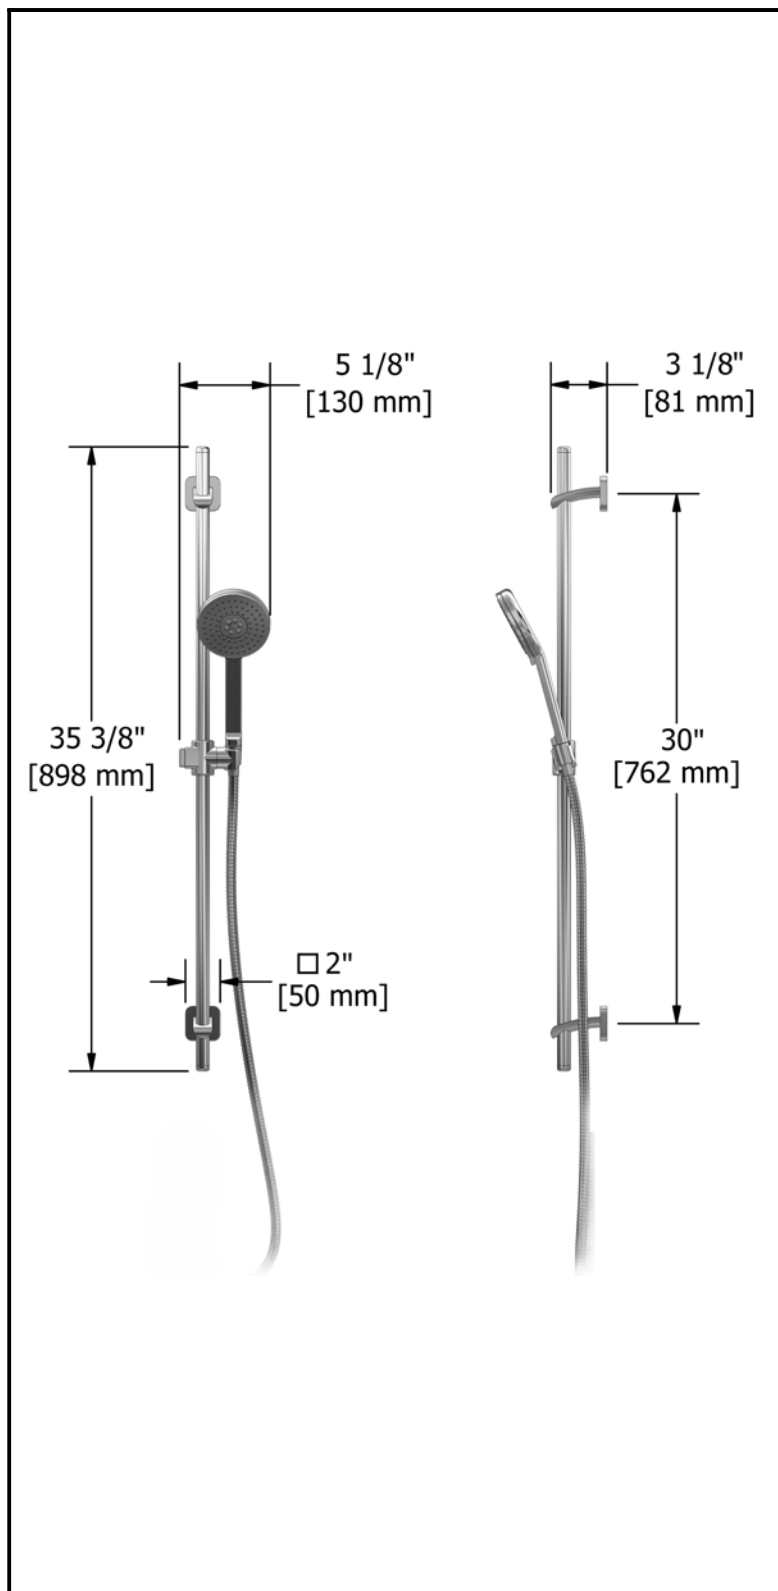

¾" electronic system with hand shower rail, 4 body jets and shower head

KIT#90ISSAXX

Specifications

Composition

- 772 - Elbow supply
- 372 - Tile body jet
- 475 - 42cm (16 ½") Ceiling shower head
- 7007 - Hand shower rail
- 9577 - Electronic valve

Customer service

Ontario, West Canada : 888-287-5354 Quebec, Maritimes, United States : 866-473-8442

42cm (16 1/2") Ceiling shower head

475XX

Specifications

Descriptions

- 1/2" female inlet NPT
- Touch clean

Customer service

Ontario, West Canada : 888-287-5354 Quebec, Maritimes, United States : 866-473-8442

Hand shower rail

7007XX

Specifications

Descriptions

- 2 jet hand shower; luxurious, massage
- 150cm (59") double interlock flexible hose
- Ø19mm (¾") slide bar