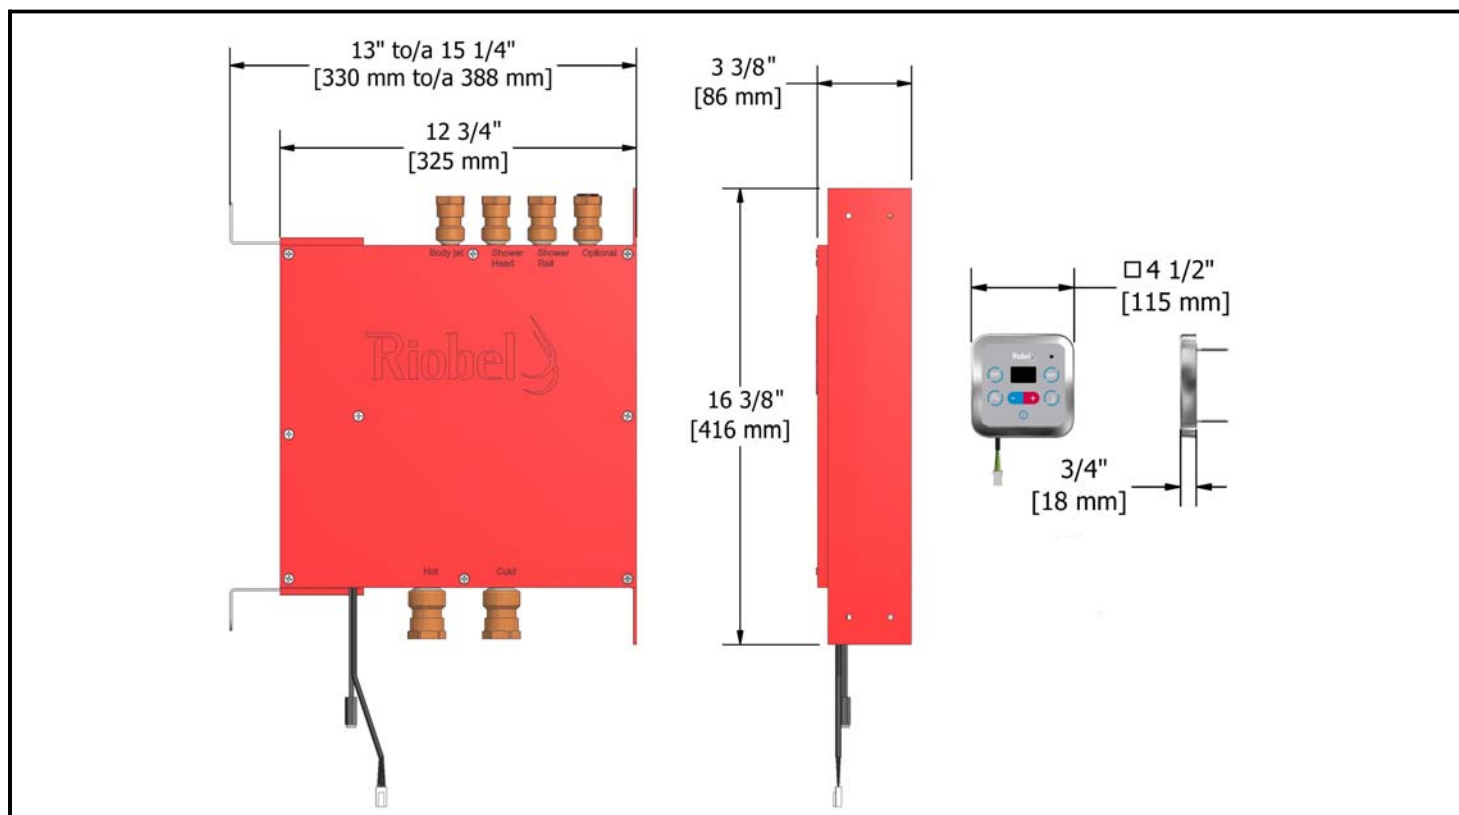

Warranty

The Riobel inc. product carries a limited LIFETIME warranty on the finish Chrome, Gold (PVD), Brushed nickel (PVD), Night brushed (PVD), Polished nickel (PVD) and all working parts and is guaranteed from the initial date of purchase against all manufacturing defects. Other finished 1 year.

Customer service

Ontario, West Canada : 888-287-5354 Quebec, Maritimes, United States : 866-473-8442