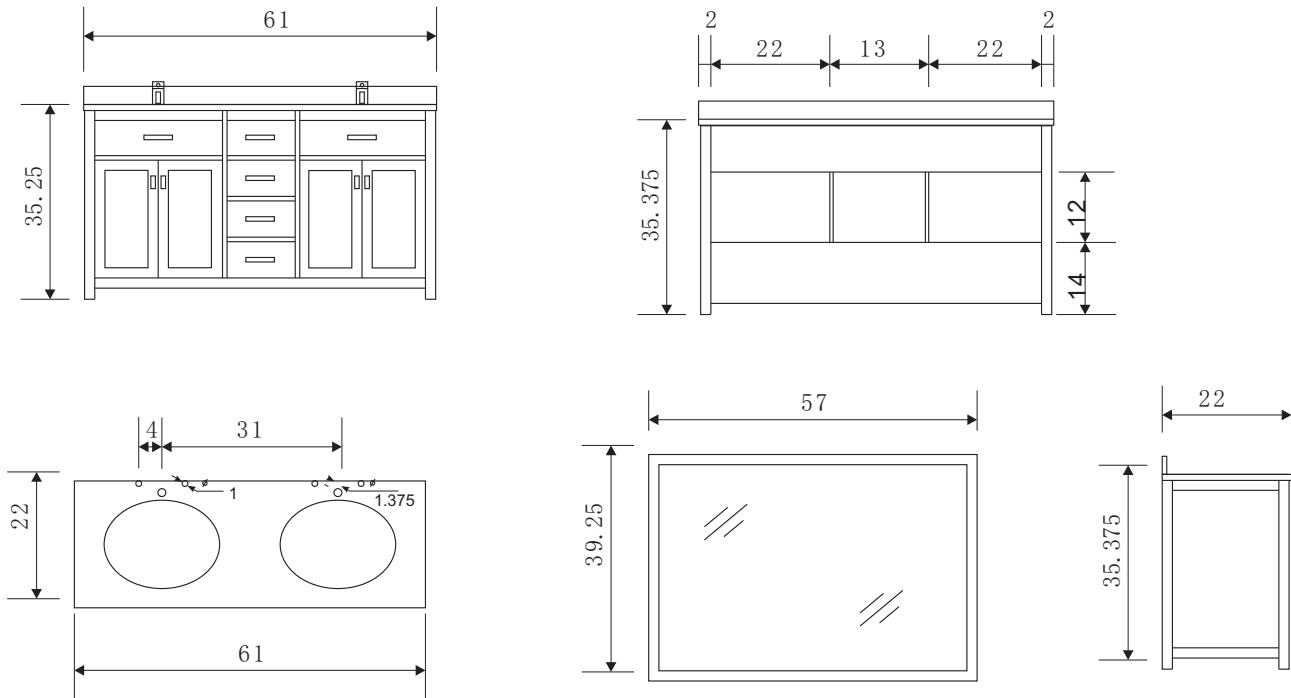

DEC076A-W London 61" Double Sink Vanity Se (Faucets not included)†

Design Element™
Bath Furniture

The London Collection

The 61" London Double Vanity is elegantly constructed of solid oak wood. The white Carrara Marble counter tops classic beauty and contemporary styled cabinetry bring a crisp clean look to any bathroom. Seated at the base of the double ceramic sinks are chrome finished pop up drains designed for easy one touch draining. A large white framed mirror is included. This beautiful vanity has ample storage which includes two large flip-down shelves, four center drawers, and two soft closing cabinets accented with satin nickel hardware.

London 61" Double Sink Vanity Set

DEC076A-W Product Features

- Solid Hardwood Construction
- Pearl White finish
- White Carrara Marble counter top
- Two under mounted ceramic sinks
- Two chrome pop up drains
- Large matching framed mirror
- Two flip down panels under the sinks
- Four center cabinet drawers
- Two Soft Closing Double Doors
- Satin nickel finish hardware
- Specs: 35.5" H x 61" W x 22" D

The London Collection

London 36" Single Sink Vanity Set
 London 36" Single Sink Vanity Set
 London 36" Single Sink Vanity Set
 London 36" Single Sink Vanity Set
 London 48" Single Sink Vanity Set
 London 48" Single Sink Vanity Set
 London 61" Double Sink Vanity Set
 London 61" Double Sink Vanity Set
 London 60" Linen Cabinet
 London 66" Linen Cabinet