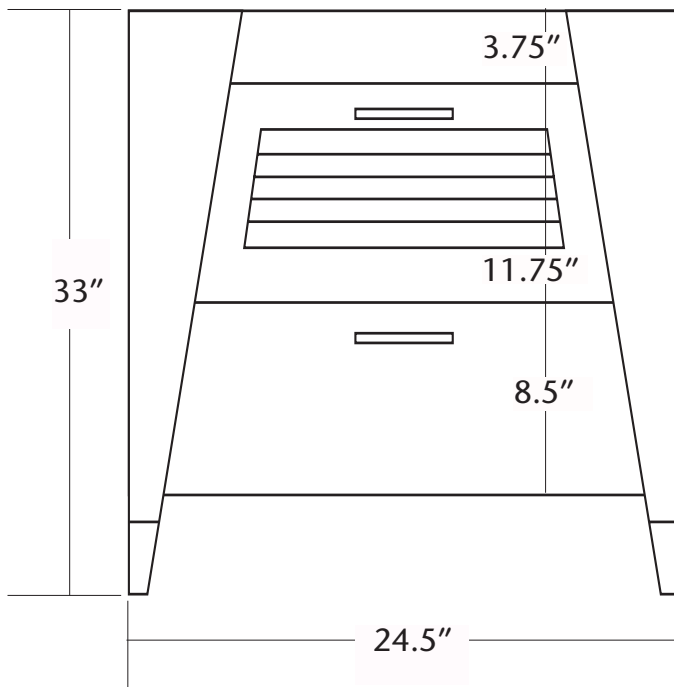

SPECIFICATIONS FOR
24" TRINIDAD VANITY

VNS242- Woven Strand Bamboo

PRODUCT DETAILS

- * 24.5"w x 21.75"d x 33"h
- * Solid FSC* certified Bamboo
- * Two full-extension soft-close drawers
- * Low VOC polyurethane finish

INSTALLATION

- * Freestanding vanity base

COORDINATING PRODUCTS

- * Any Native Trails copper or stone vanity top
- * *Sink, vanity top, and drain sold separately*

IMPORTANT

Due to the handcrafted nature of this product, it will vary in finish, texture, hammering, and other details. Dimensions may vary up to 1/2". We strongly recommend that you wait for the actual product before making any installation cuts.