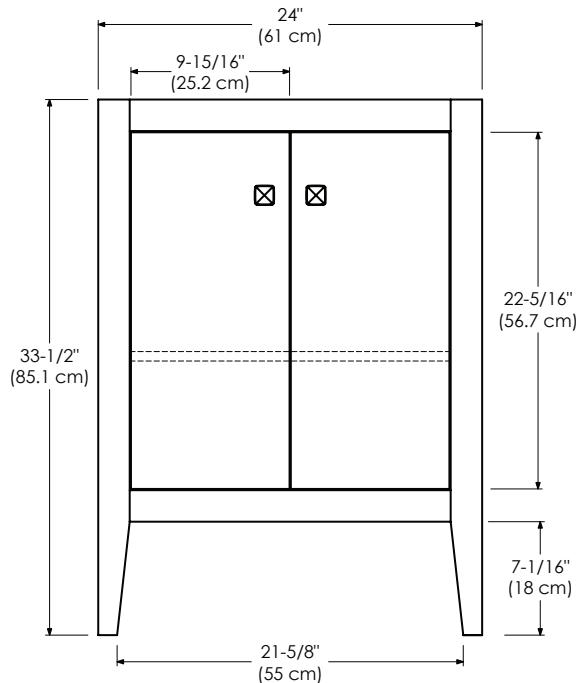

Soft Close Wood doors
Extend design with optional 12" Drawer bridge
Matching finish throughout the interior
Matching Mirror, Medicine Cabinet and Wall Cabinet

All Ronbow cabinets are made of solid hardwood or hardwood plywood and meet strict CARB Standards.
No particle Board or Micro-Density Fiberboard (MDF) are used.

Available finishes:

- AGED OAK E34
- AMERICAN WALNUT E56
- VINTAGE HONEY R01
- VINTAGE CAFÉ R12

Available tops:

- CERAMIC SINKTOP
- STONE COUNTER
- TECHSTONE™ TOP
- WIDEAPPEAL™ TOP

TOP VIEW

FRONT VIEW

SIDE VIEW