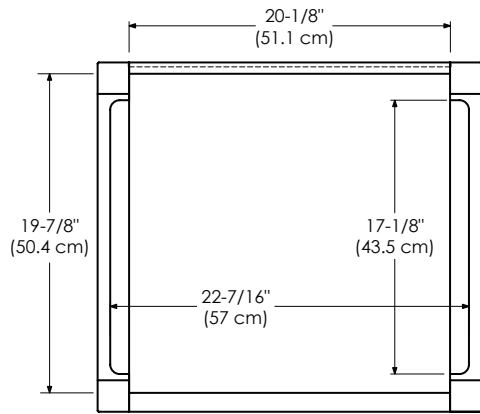

Soft Close Wood doors
Extend design with optional 12" Drawer bridge
Matching finish throughout the interior
Matching Mirror, Medicine Cabinet and Wall Cabinet

All Ronbow cabinets are made of solid hardwood or hardwood plywood and meet strict CARB Standards.
No particle Board or Micro-Density Fiberboard (MDF) are used.

Available finishes:

- AGED OAK E34
- AMERICAN WALNUT E56
- VINTAGE HONEY R01
- VINTAGE CAFÉ R12

Available tops:

- CERAMIC SINKTOP
- STONE COUNTER
- TECHSTONE™ TOP
- WIDEAPPEAL™ TOP

TOP VIEW