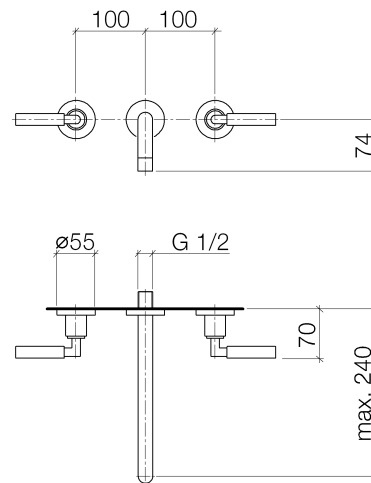

Product specifications

Exposed trim parts only, rough to be ordered separately

- **9 1/2" projection**
- Fixed spout 1/2"
- M 18 x 1 aerator – female thread
- 2x xControl ceramic disc cartridges, stem can be cut to length 1/2"
- Water flow rate limited to max. 1.5 gpm
- low lead compliant
- Flanges $\varnothing$ 2 1/8"
- Faucet extension 1/2", 2"

[ADA]