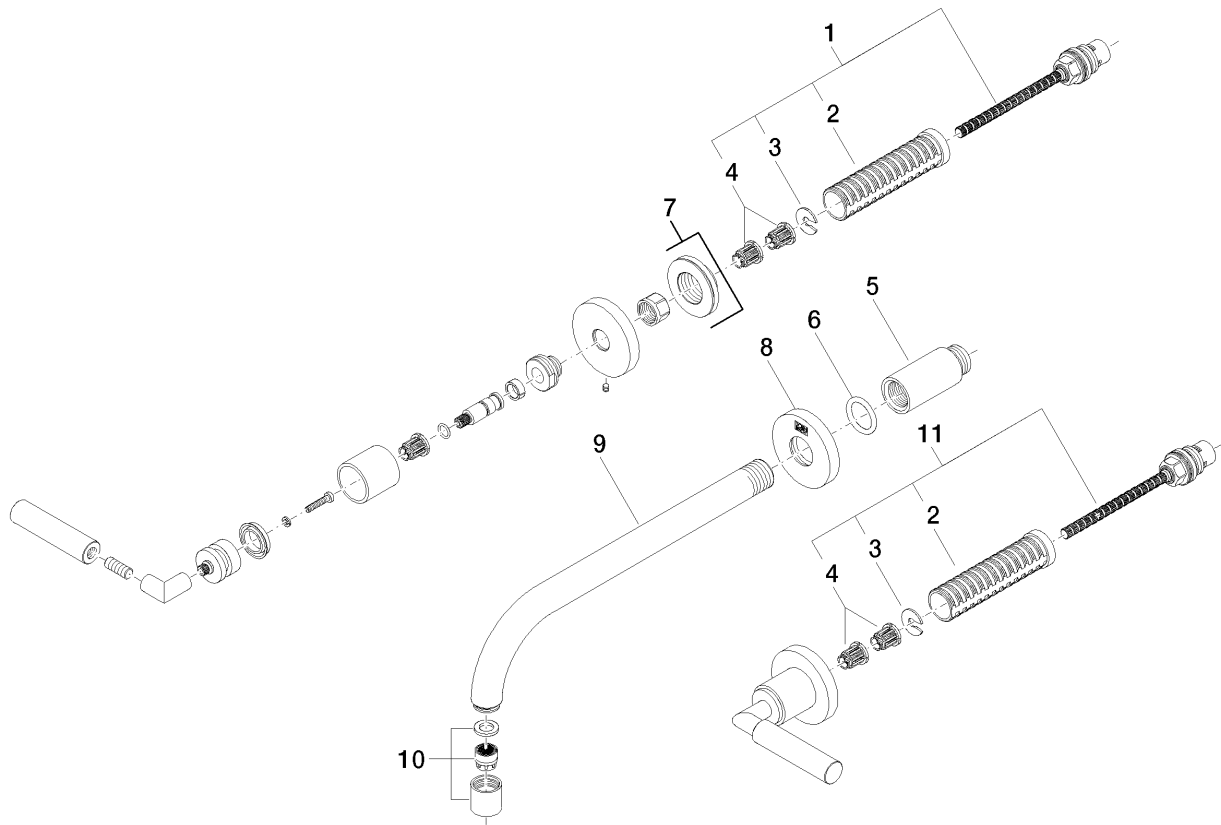

Product specifications

Exposed trim parts only, rough to be ordered separately

- **9 1/2" projection**
- Fixed spout 1/2"
- M 18 x 1 aerator – female thread
- 2x xControl ceramic disc cartridges, stem can be cut to length 1/2"
- Water flow rate limited to max. 1.5 gpm
- low lead compliant
- Flanges \varnothing 2 1/8"
- Faucet extension 1/2", 2"

[ADA]

Surfaces

- chrome 36717882-000010
- chrome 36717882-000010
- matt platinum 36717882-060010
- matt platinum 36717882-060010
- platinum 36717882-080010
- platinum 36717882-080010
- matt white 36717882-100010
- matt white 36717882-100010
- matt black 36717882-330010
- matt black 36717882-330010

Accessories required

- Rough, spout in the center; 35707970
- Rough, spout in the center; 35707970
- Rough, flexible positioning; 35712970
- Rough, flexible positioning; 35712970

Exploded assembly drawing

Order quantity

No.	Article number	Name	Installation quantity
1	0490031560090	top	1
2	09184007790	sleeve	2
3	09160102690	ring	2
4	09121200290	fixing cap	4
5	0924030811090	extension	1
6	09141002690	seal	1
7	36310882ff	connection	2
8	092722503ff	rosette	1
9	04282210510ff	spout	1
10	90230101901ff	aerator	1
11	0490031570090	top	1