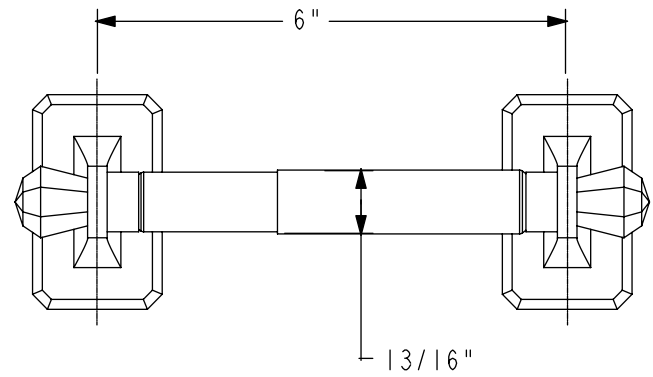

All measurements in inches

Image NOT to Scale

We reserve the right to make revisions without notice in the design of fixtures or in packaging unless this right has specifically been waived at the time the order is accepted.

This product meets ANSI/NSF Standard 61, Sect. 9, Safe Drinking Water Act - Lead Content and Leaching

MANUFACTURED :: CALIFORNIA, US (CNC) COMPUTER NUMERIC CONTROL

MATERIAL :: SOLID BRASS

WEIGHT(LBS.) ::