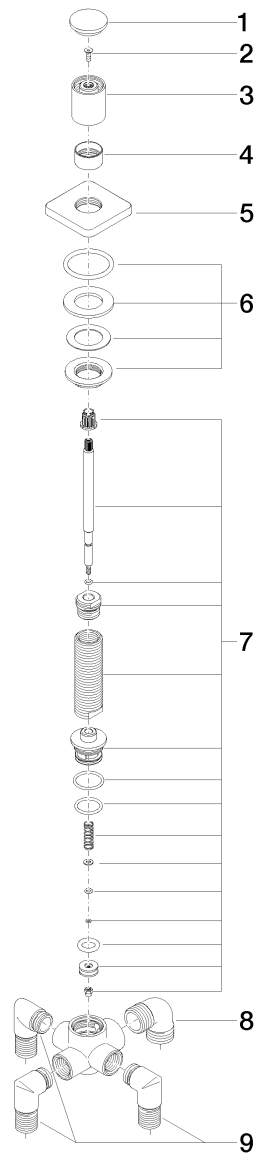

Product specifications

- Automatic pull diverter
- 1x 3/4" outlet
- 1x 1/2" outlet
- 1 1/4" hole diameter
- Flange 2 1/2 x 2 1/2"
- 2 inlets 1/2"
- Deck mounted

Surfaces

- | | |
|-----------------|-------------|
| • chrome | 29140710-00 |
| • chrome | 29140710-00 |
| • matt platinum | 29140710-06 |
| • matt platinum | 29140710-06 |

Exploded assembly drawing

Order quantity

| No. | Article number | Name | Installation quantity |
|------------|-----------------------|-------------|------------------------------|
| 1 | 092071003ff | handle | 1 |
| 2 | 9030300140090 | screw | 1 |
| 3 | 092071002ff | handle | 1 |
| 4 | 091601012ff | ring | 1 |
| 5 | 092771008ff | rosette | 1 |
| 6 | 0423100040390 | fixing set | 1 |
| 7 | 0430010130190 | diverter | 1 |
| 8 | 09110300890 | connection | 1 |
| 9 | 09110300990 | connection | 3 |