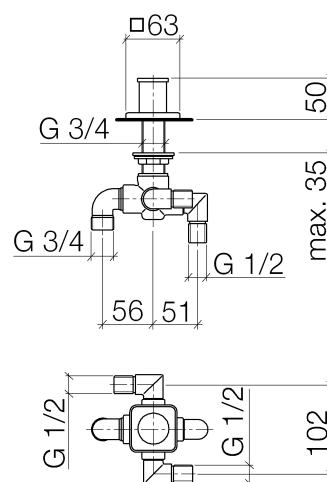

Product specifications

- Automatic pull diverter
- 1x 3/4" outlet
- 1x 1/2" outlet
- 1 1/4" hole diameter
- Flange 2 1/2 x 2 1/2"
- 2 inlets 1/2"
- Deck mounted

Surfaces

- | | |
|-----------------|-------------|
| • chrome | 29140710-00 |
| • chrome | 29140710-00 |
| • matt platinum | 29140710-06 |
| • matt platinum | 29140710-06 |

Exploded assembly drawing

Order quantity

| No. | Article number | Name | Installation quantity |
|------------|-----------------------|-------------|------------------------------|
| 1 | 092071003ff | handle | 1 |
| 2 | 9030300140090 | screw | 1 |
| 3 | 092071002ff | handle | 1 |
| 4 | 091601012ff | ring | 1 |
| 5 | 092771008ff | rosette | 1 |
| 6 | 0423100040390 | fixing set | 1 |
| 7 | 0430010130190 | diverter | 1 |
| 8 | 09110300890 | connection | 1 |
| 9 | 09110300990 | connection | 3 |