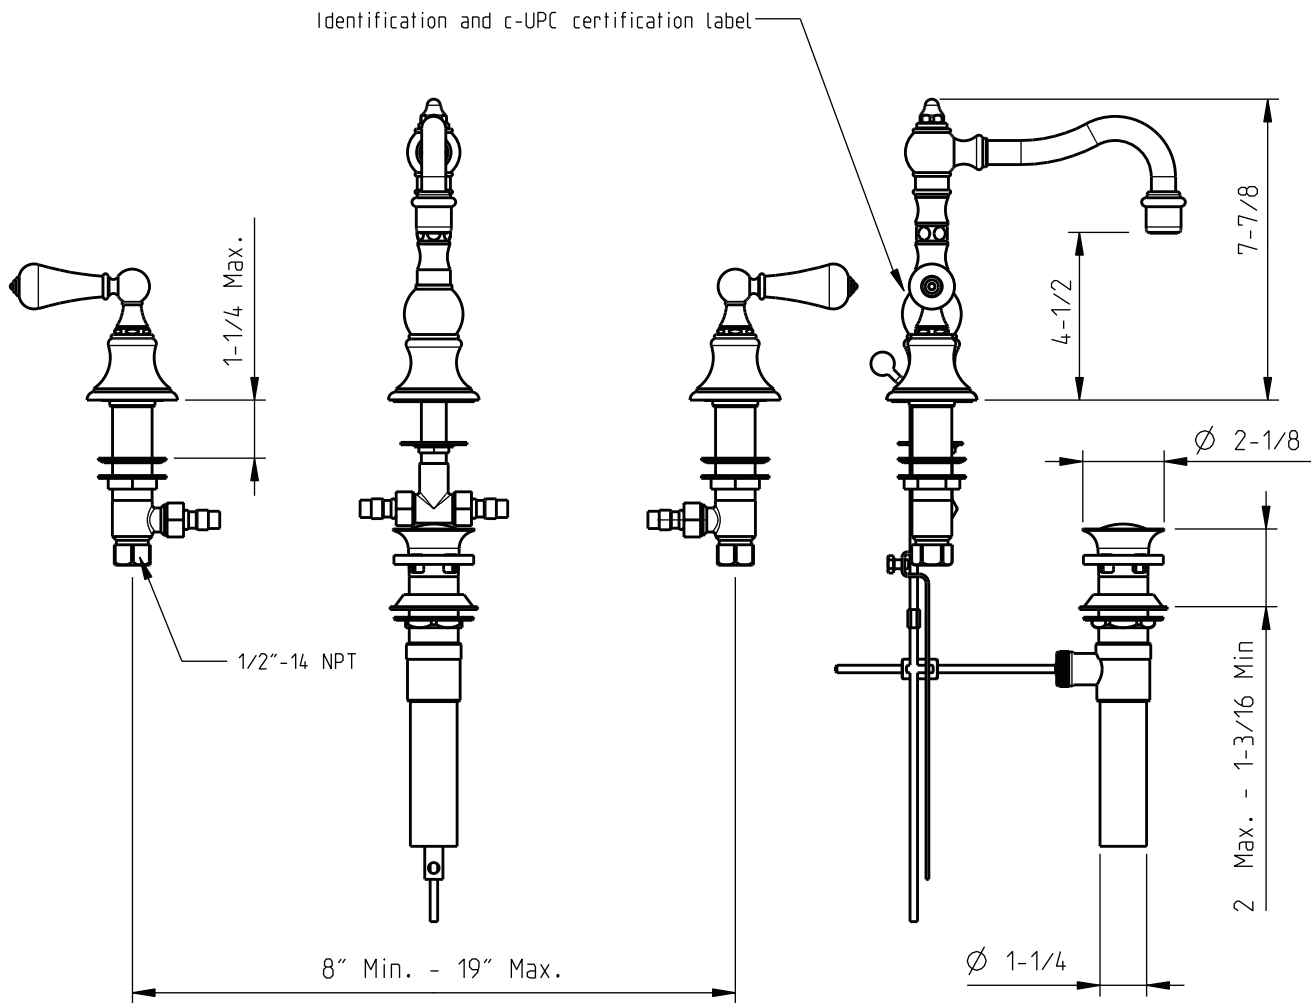

# TECHNICAL SPECIFICATIONS

## Highlands

Widespread pillar lavatory

code | 265 130 xxx

5663823  
9830D029W00

dimensions inches

5663823  
9830D029W00

**Note:** xxx represent different finishes.

	625	601	616	617	620	721	W15	X10
A	5713110	3460009-xxx 5C03039 5C02018						
B	5710000	3620234-xxx						