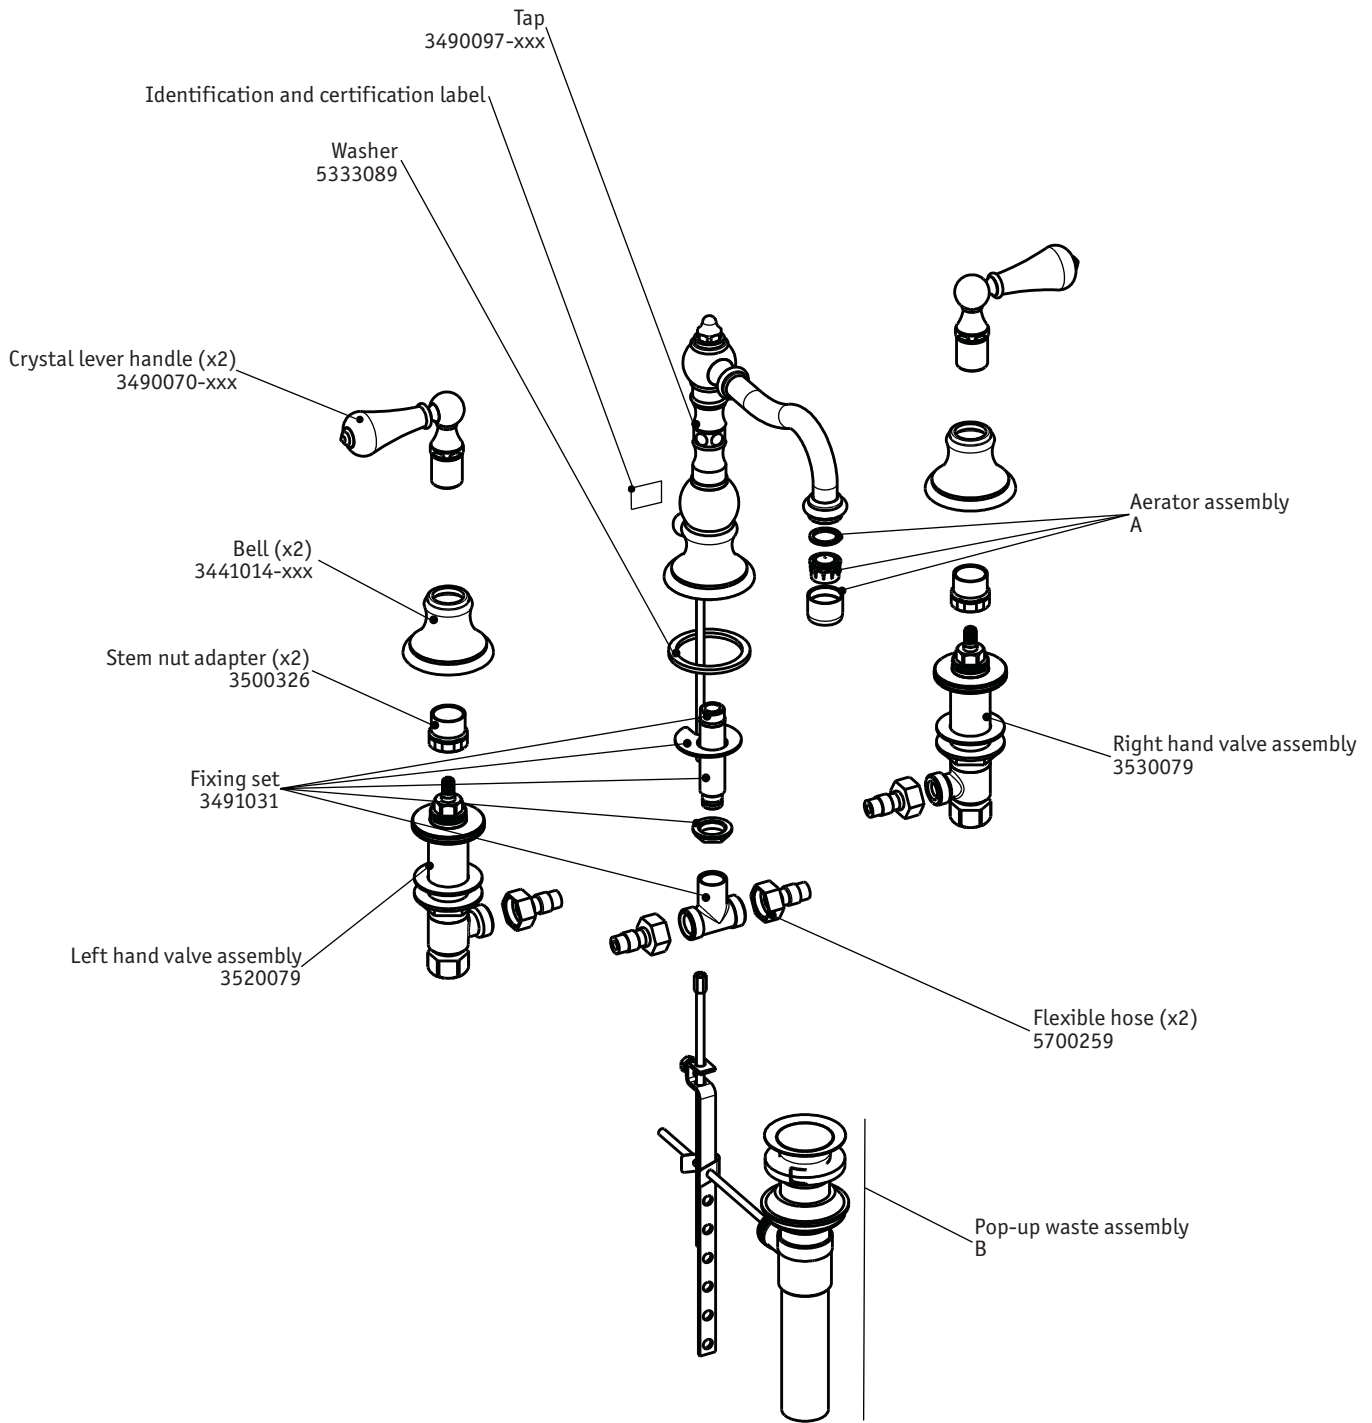

## Highlands

Widespread pillar lavatory

code | 265 130 xxx

5663823  
9830D029W00

dimensions inches

5663823  
9830D029W00

**Note:** xxx represent different finishes.

	625	601	616	617	620	721	W15	X10
A	5713110	3460009-xxx 5C03039 5C02018						
B	5710000	3620234-xxx						