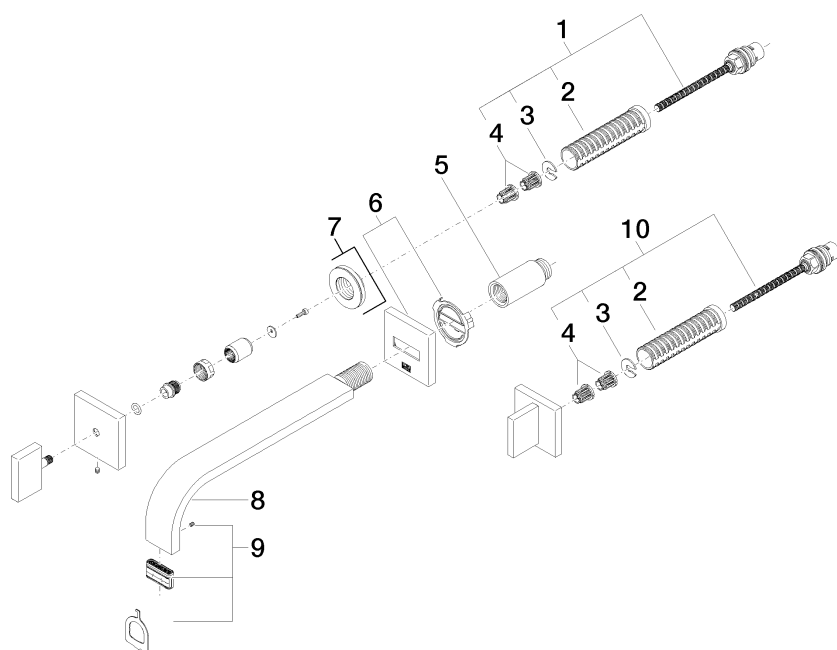

Exploded assembly drawing

Order quantity

No.	Article number	Name	Installation quantity
1	0490031560090	top	1
2	09184007790	sleeve	2
3	09160102690	ring	2
4	09121200290	fixing cap	4
5	0924030811090	extension	1
6	90277803500ff	rosette	1
7	36310782ff	handle	2
8	04282214810ff	spout	1
9	9029031090090	aerator	1
11	0490031570090	top	1