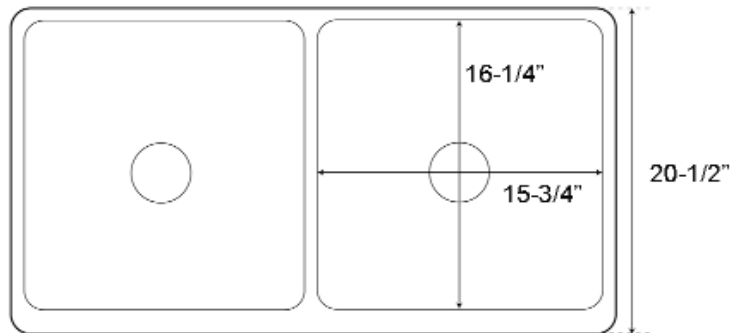

**36" SICILY DOUBLE  
BOWL FARMER SINK**

Cat. No  
FSCDB3510-SAC

W: 36"  
D: 20-1/2"  
H: 9-3/4"

**Features:**

- ▶ Constructed of solid 16 gauge copper
- ▶ Front features floral design
- ▶ Rounded interior corners easy for cleaning
- ▶ Sink bowl has no internal welds
- ▶ Sink bottom angled to drainage
- ▶ Accommodates 3-1/2" drain
- ▶ Copper is a living finish and will patina over time

**Finish:**

**SAC** Antique Copper

**\*Please do NOT cut hole without  
template or actual product.**

**Interior Bowl Dimensions:**

Basin Interior: 16-1/4" W x 15-3/4" D  
Basin depth: 9-1/2"

Front

Top

Dimensions of fixture are nominal and may vary within the range of tolerances established by ANSI Standard A112.19.2. Dimensions and specifications subject to change without notice.