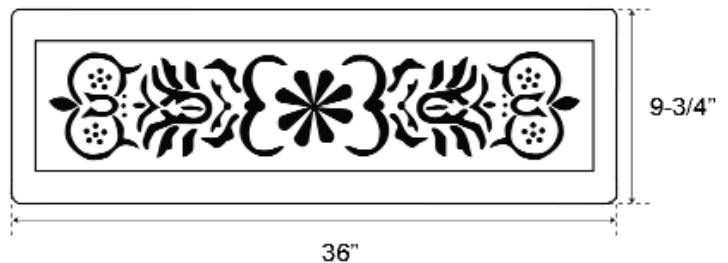

**36" SICILY DOUBLE  
BOWL FARMER SINK**

Cat. No  
FSCDB3510-SAC

W: 36"  
D: 20-1/2"  
H: 9-3/4"

**Features:**

- ▶ Constructed of solid 16 gauge copper
- ▶ Front features floral design
- ▶ Rounded interior corners easy for cleaning
- ▶ Sink bowl has no internal welds
- ▶ Sink bottom angled to drainage
- ▶ Accommodates 3-1/2" drain
- ▶ Copper is a living finish and will patina over time

**Finish:**

**SAC** Antique Copper

**\*Please do NOT cut hole without  
template or actual product.**

**Interior Bowl Dimensions:**

Basin Interior: 16-1/4" W x 15-3/4" D  
Basin depth: 9-1/2"

Front

Top

Dimensions of fixture are nominal and may vary within the range of tolerances established by ANSI Standard A112.19.2. Dimensions and specifications subject to change without notice.