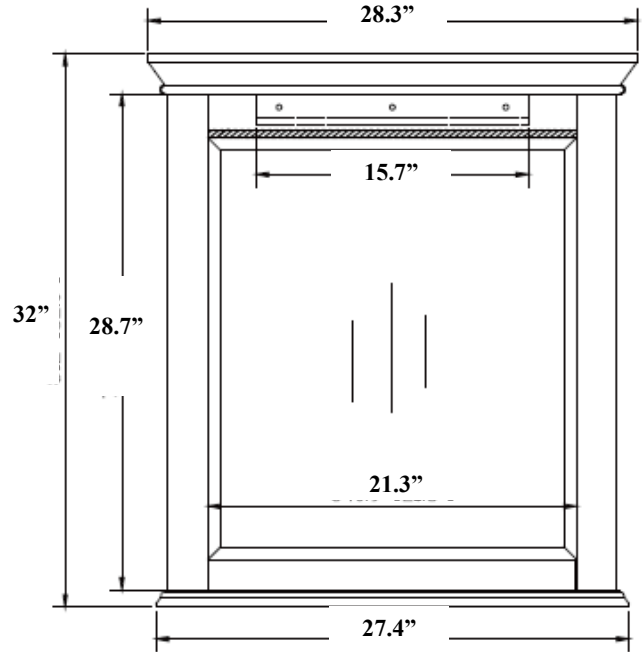

## Vineta Vanity

- Includes Black Granite Top with predrilled holes for a JSG *Oceana* undermount sink and faucet with an 8" spread
- Solid Birch wood frame with Natural Cherry Wood Veneer
- Vanity Finishes: Black and Antique White (shown)
- Matching mirror, sink, and faucet sold