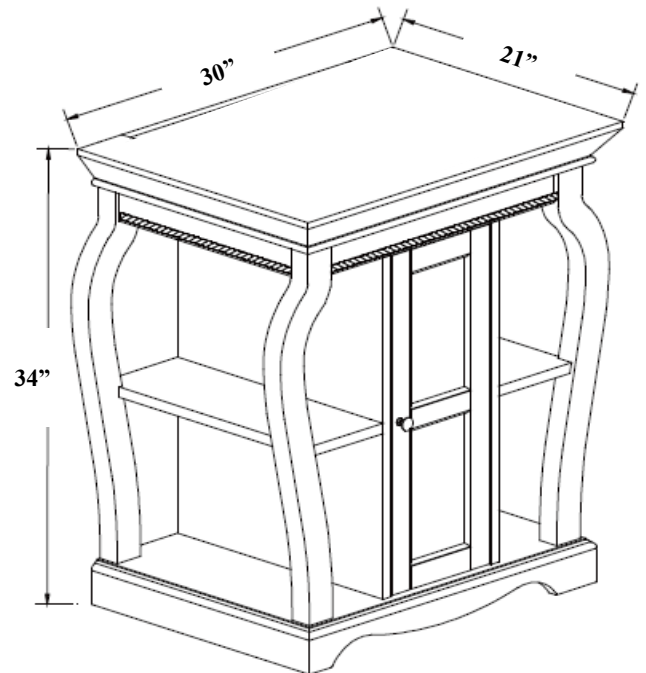

## Vineta Vanity

- Includes Black Granite Top with predrilled holes for a JSG *Oceana* undermount sink and faucet with an 8" spread
- Solid Birch wood frame with Natural Cherry Wood Veneer
- Vanity Finishes: Black and Antique White (shown)
- Matching mirror, sink, and faucet sold