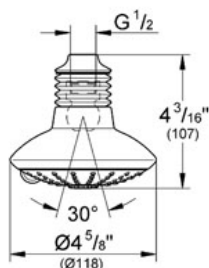

Product Description:

Head shower 3 sprays

Standard Specification:

- GROHE StarLight® finish
- GROHE DreamSpray® perfect spray pattern
- GROHE SprayDimmer (flow rate reduction)
- SpeedClean anti-lime system
- Suitable for instantaneous heater
- Bellows
- 1/2" Connection thread
- Max FLow Rate 2.5 gpm
- 3 Adjustable sprays: Rain, Massage & Eco
- Max Flow Rate 2.5 gpm at 80 psi (9.5 L/min)

Applicable Codes & Standards:

- Energy Policy Act of 1992
- ASME A112.18.1/CSA B125.1

Color:

- 27247 000 chrome
- 27247 001 chrome
- 27247 EN0 Brushed Nickel
- 27247 EN1 Brushed Nickel inf